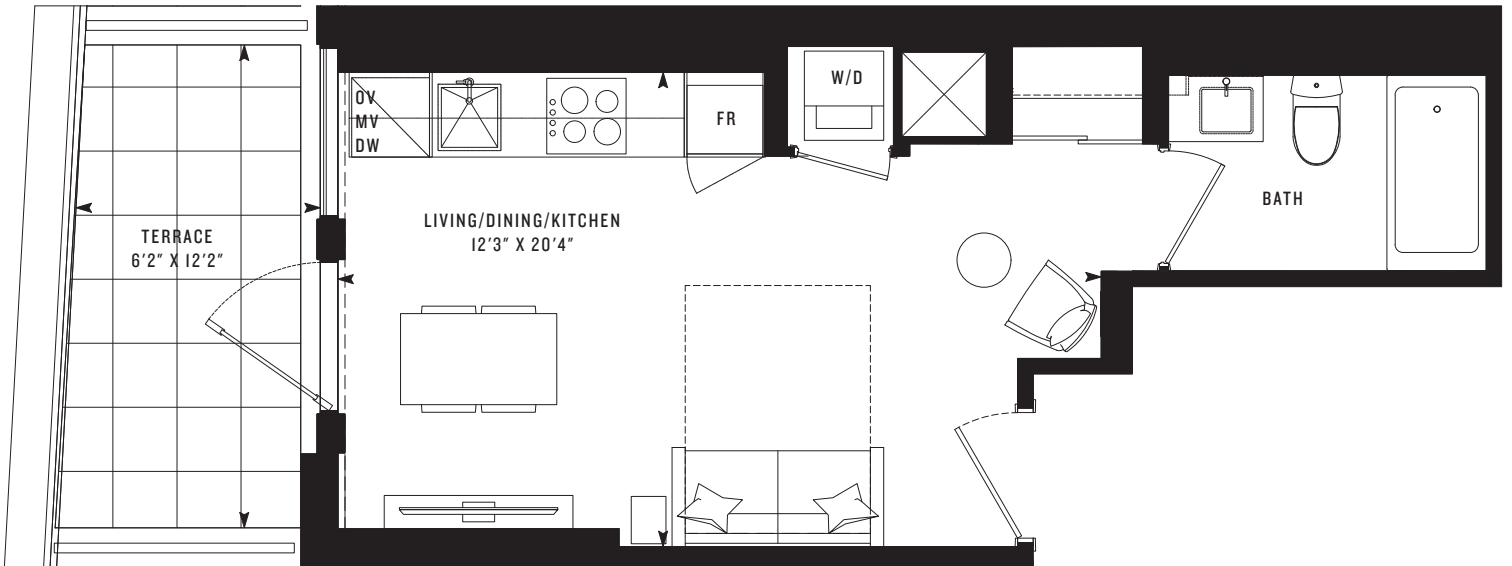

P
R
I
M
E

PRIME 328T

Studio

328 SF

80 SF TERRACE

10 YEARS
BUILDING
TORONTO'S
SKYLINE

CENTRE COURT

CENTRESTONE