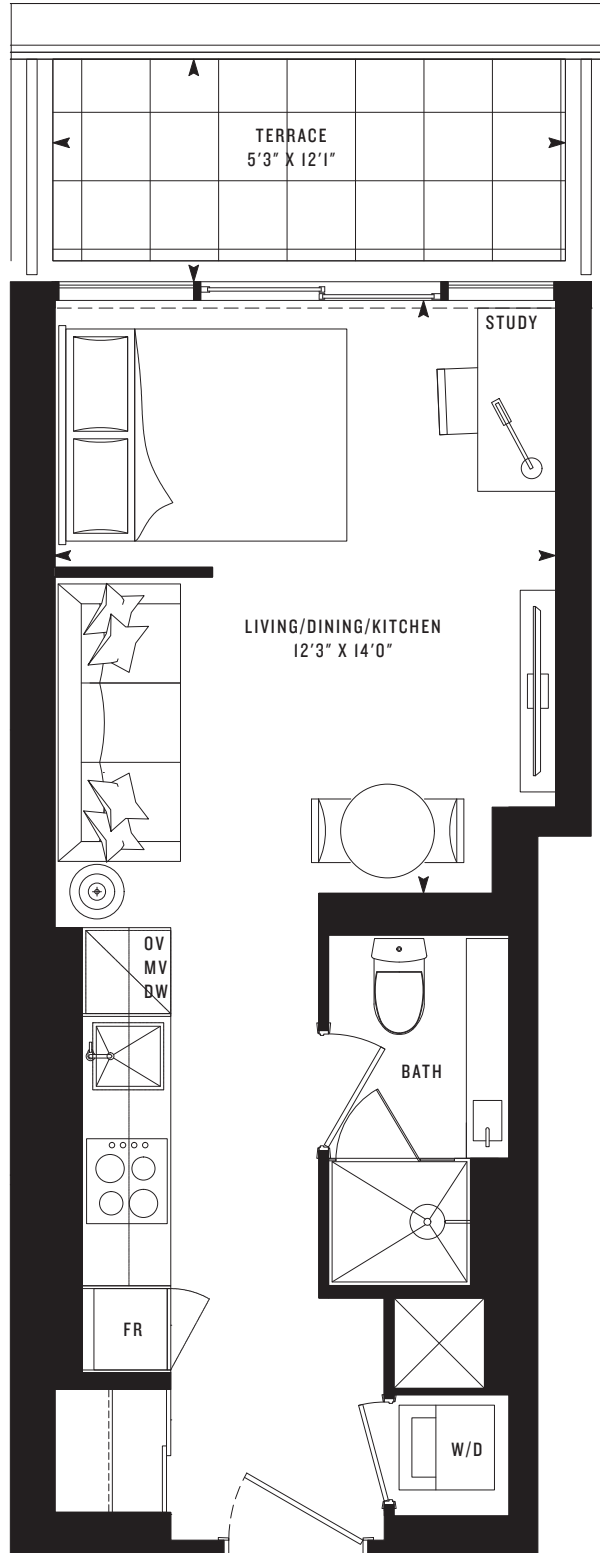

P
R
I
M
E

PRIME 370T

Jr. One Bedroom

370 SF

67 SF TERRACE