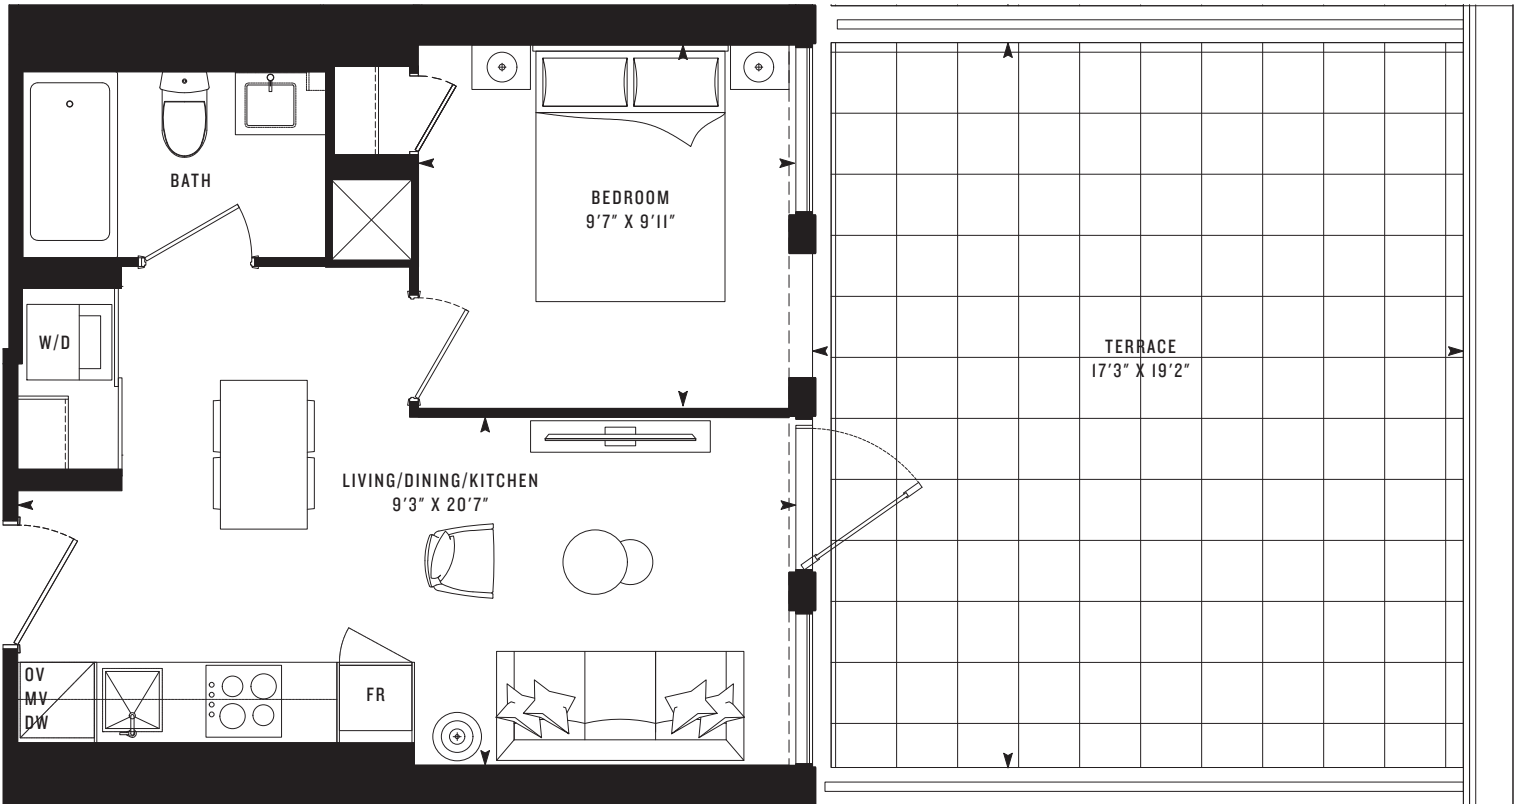

P
R
I
M
E

PRIME 433T

One Bedroom

433 SF

337 SF TERRACE

10 YEARS
BUILDING
TORONTO'S
SKYLINE

CENTRE COURT

CENTRESTONE