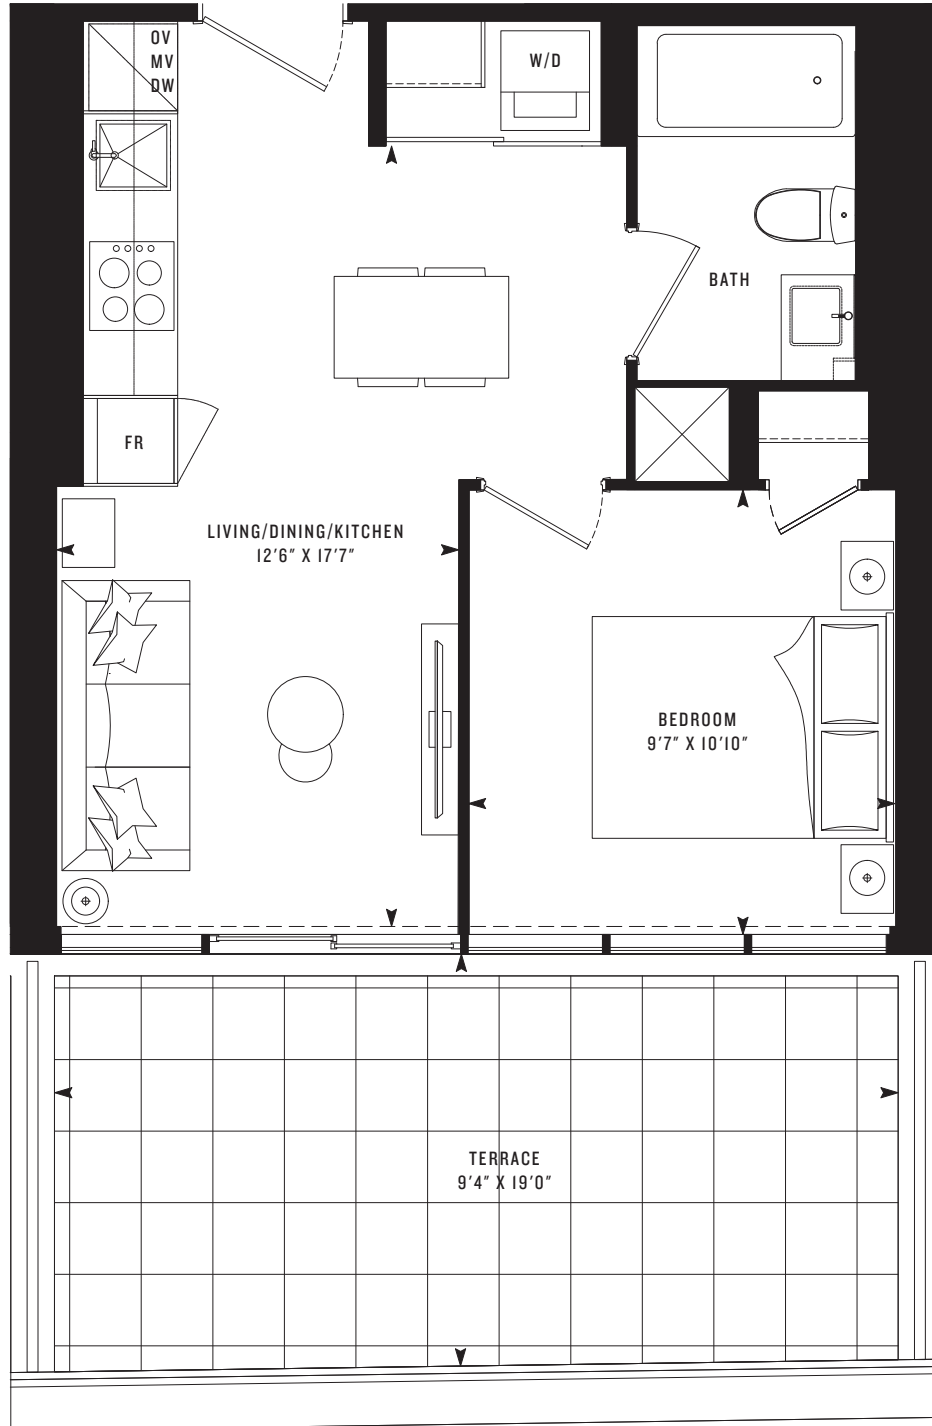

P
R
I
M
E

PRIME 440T

One Bedroom

440 SF

183 SF TERRACE