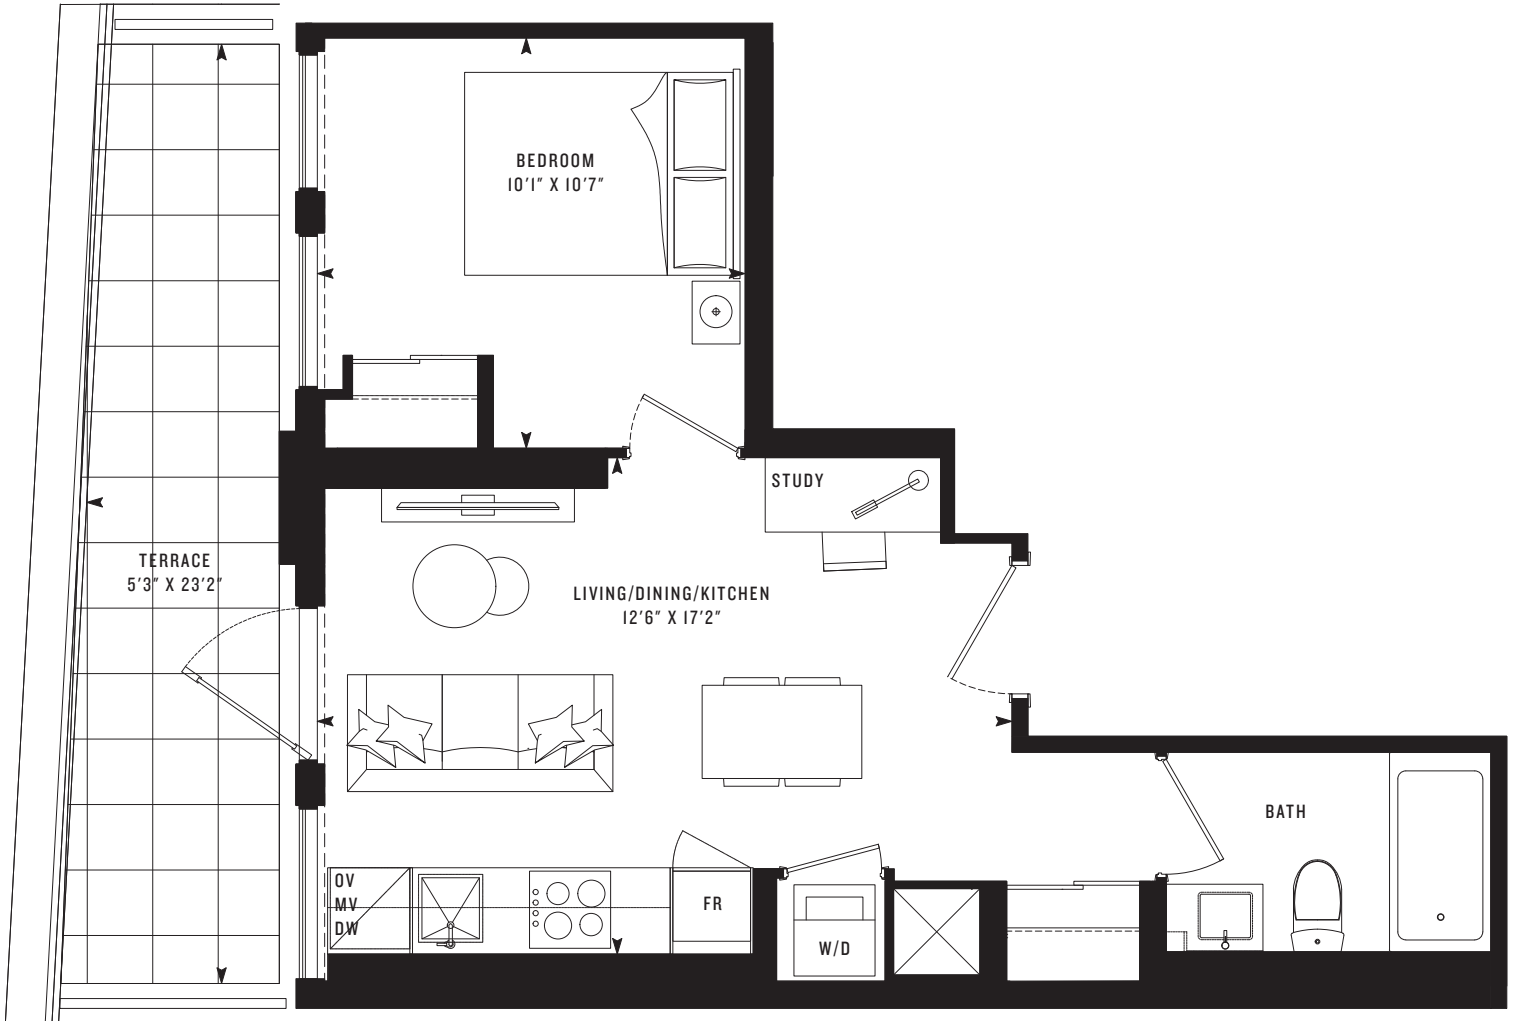

P
R
I
M
E

PRIME 443T

One Bedroom

443 SF

129 SF TERRACE

10 YEARS
BUILDING
TORONTO'S
SKYLINE

CENTRE COURT

CENTRESTONE