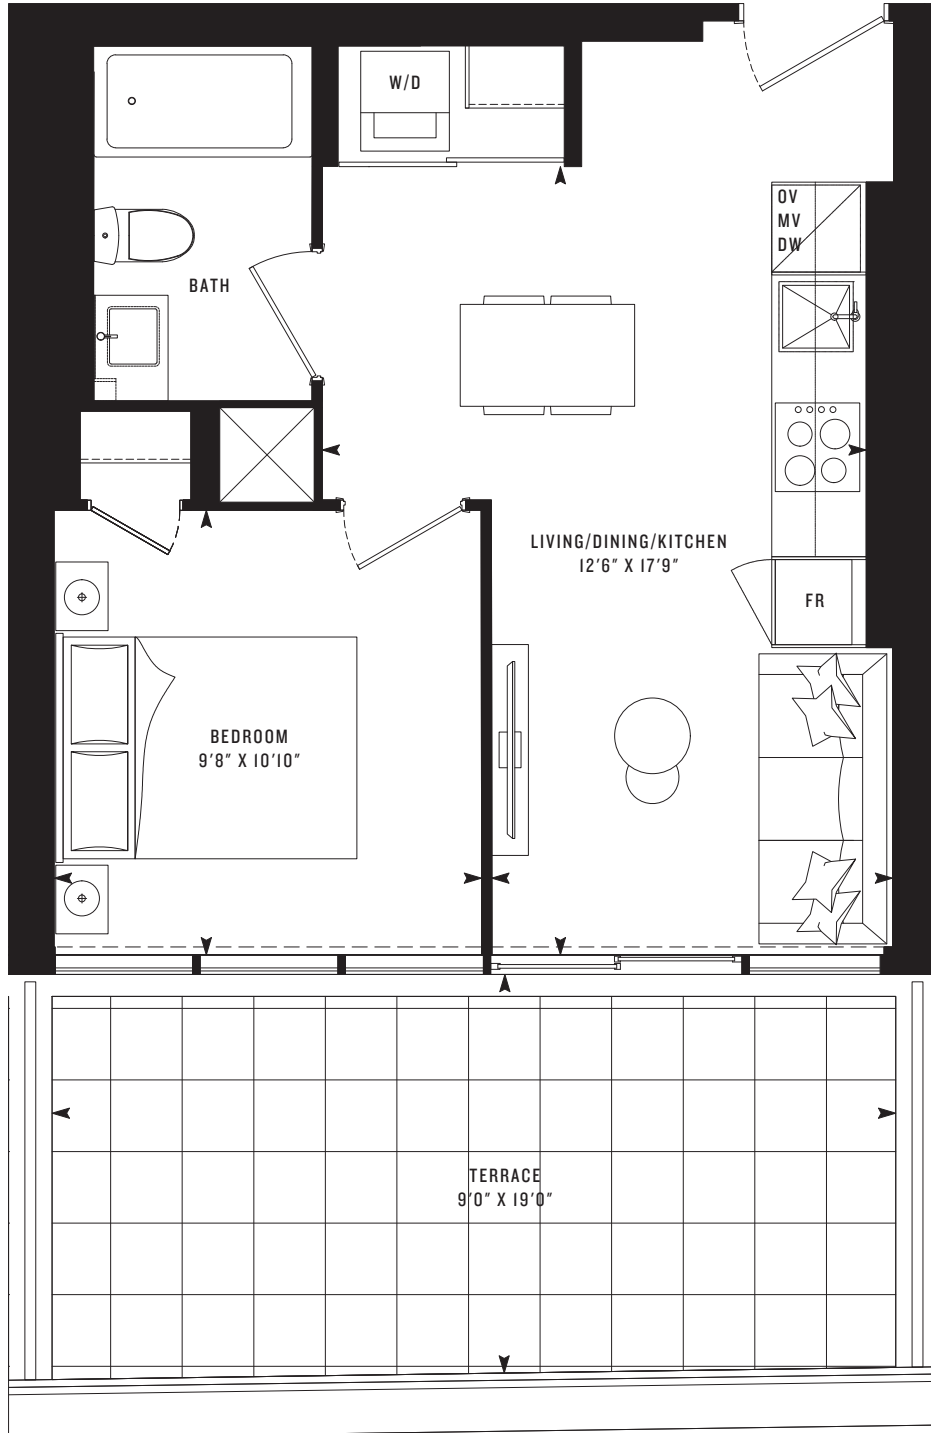

P
R
I
M
E

PRIME 446T

One Bedroom

446 SF

178 SF TERRACE

10 YEARS
BUILDING
TOWNSHIP'S
SKYLINE

CENTRE COURT

CENTRESTONE