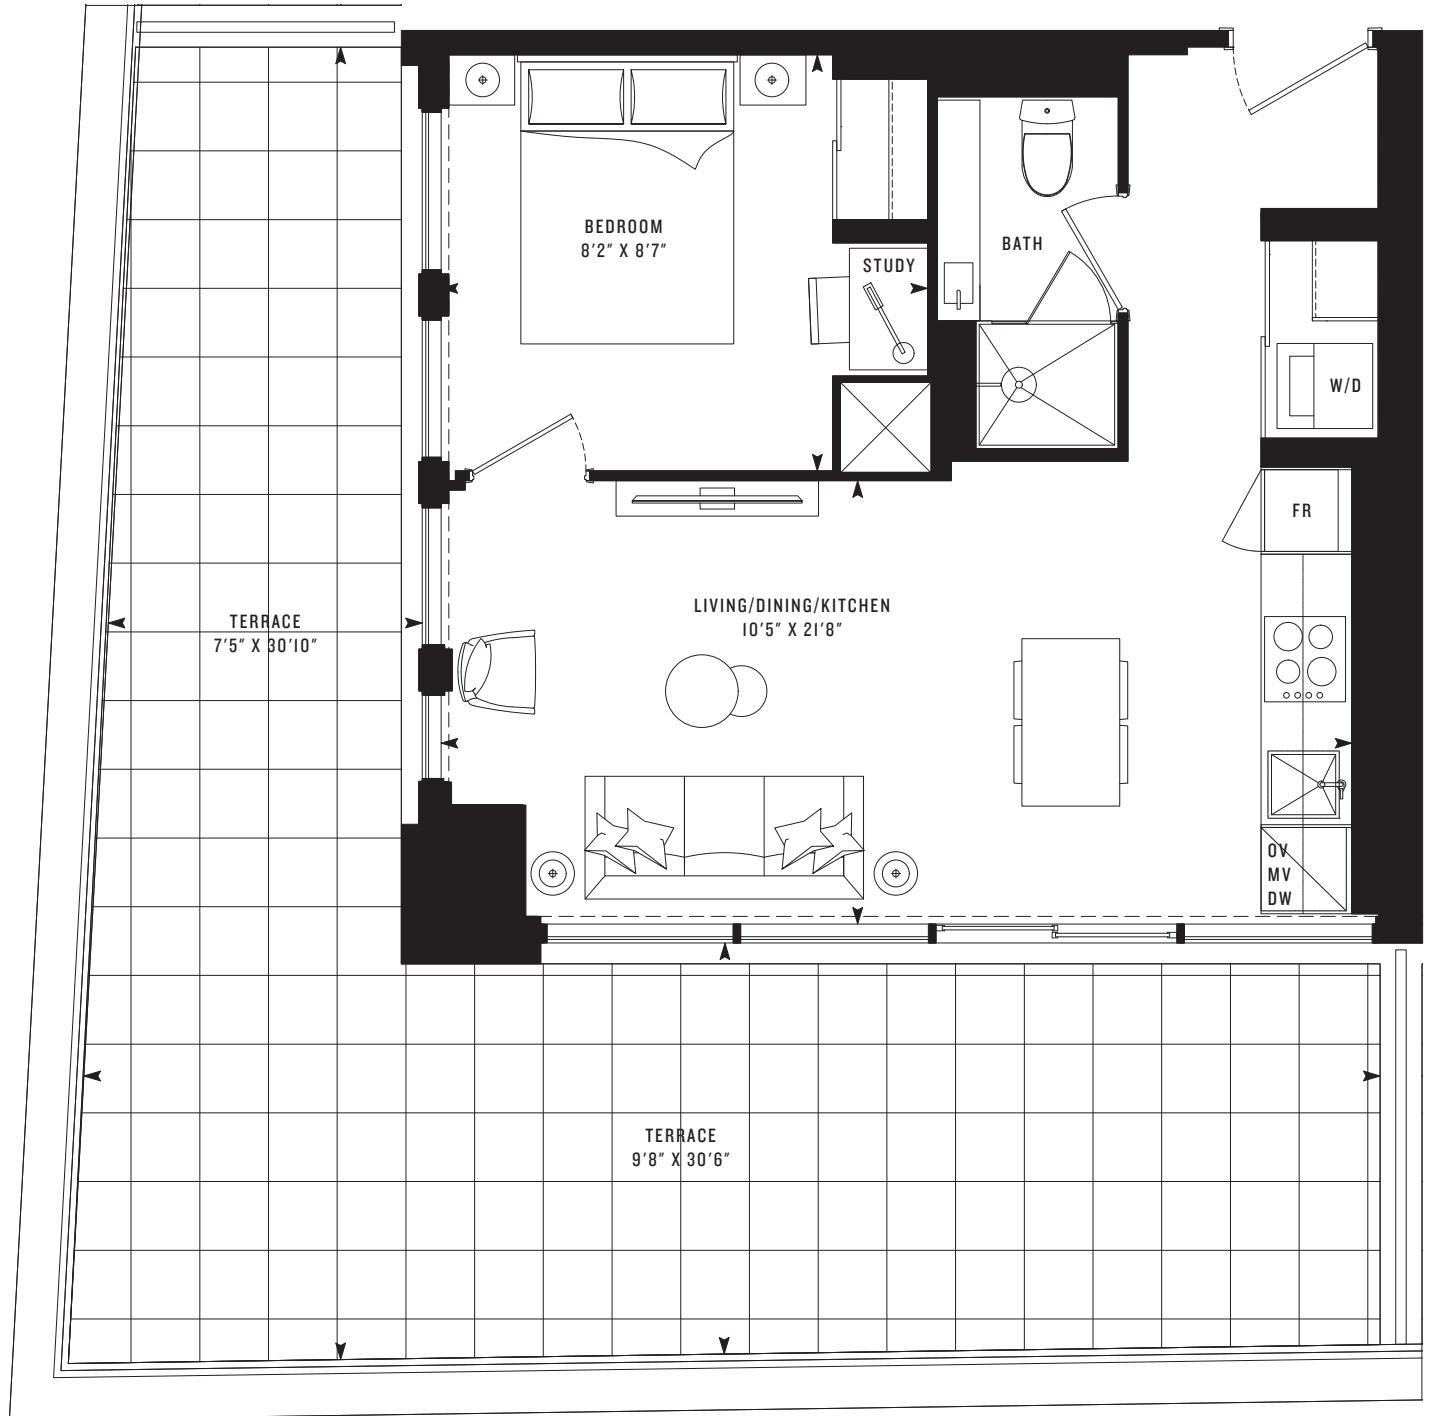

P
R
I
M
E

PRIME 497T

One Bedroom

497 SF

467 SF TERRACE

FLOOR 4

1
N

10 YEARS
BUILDING
TODAY'S
SKYLINE

CENTRE COURT

CENTRESTONE