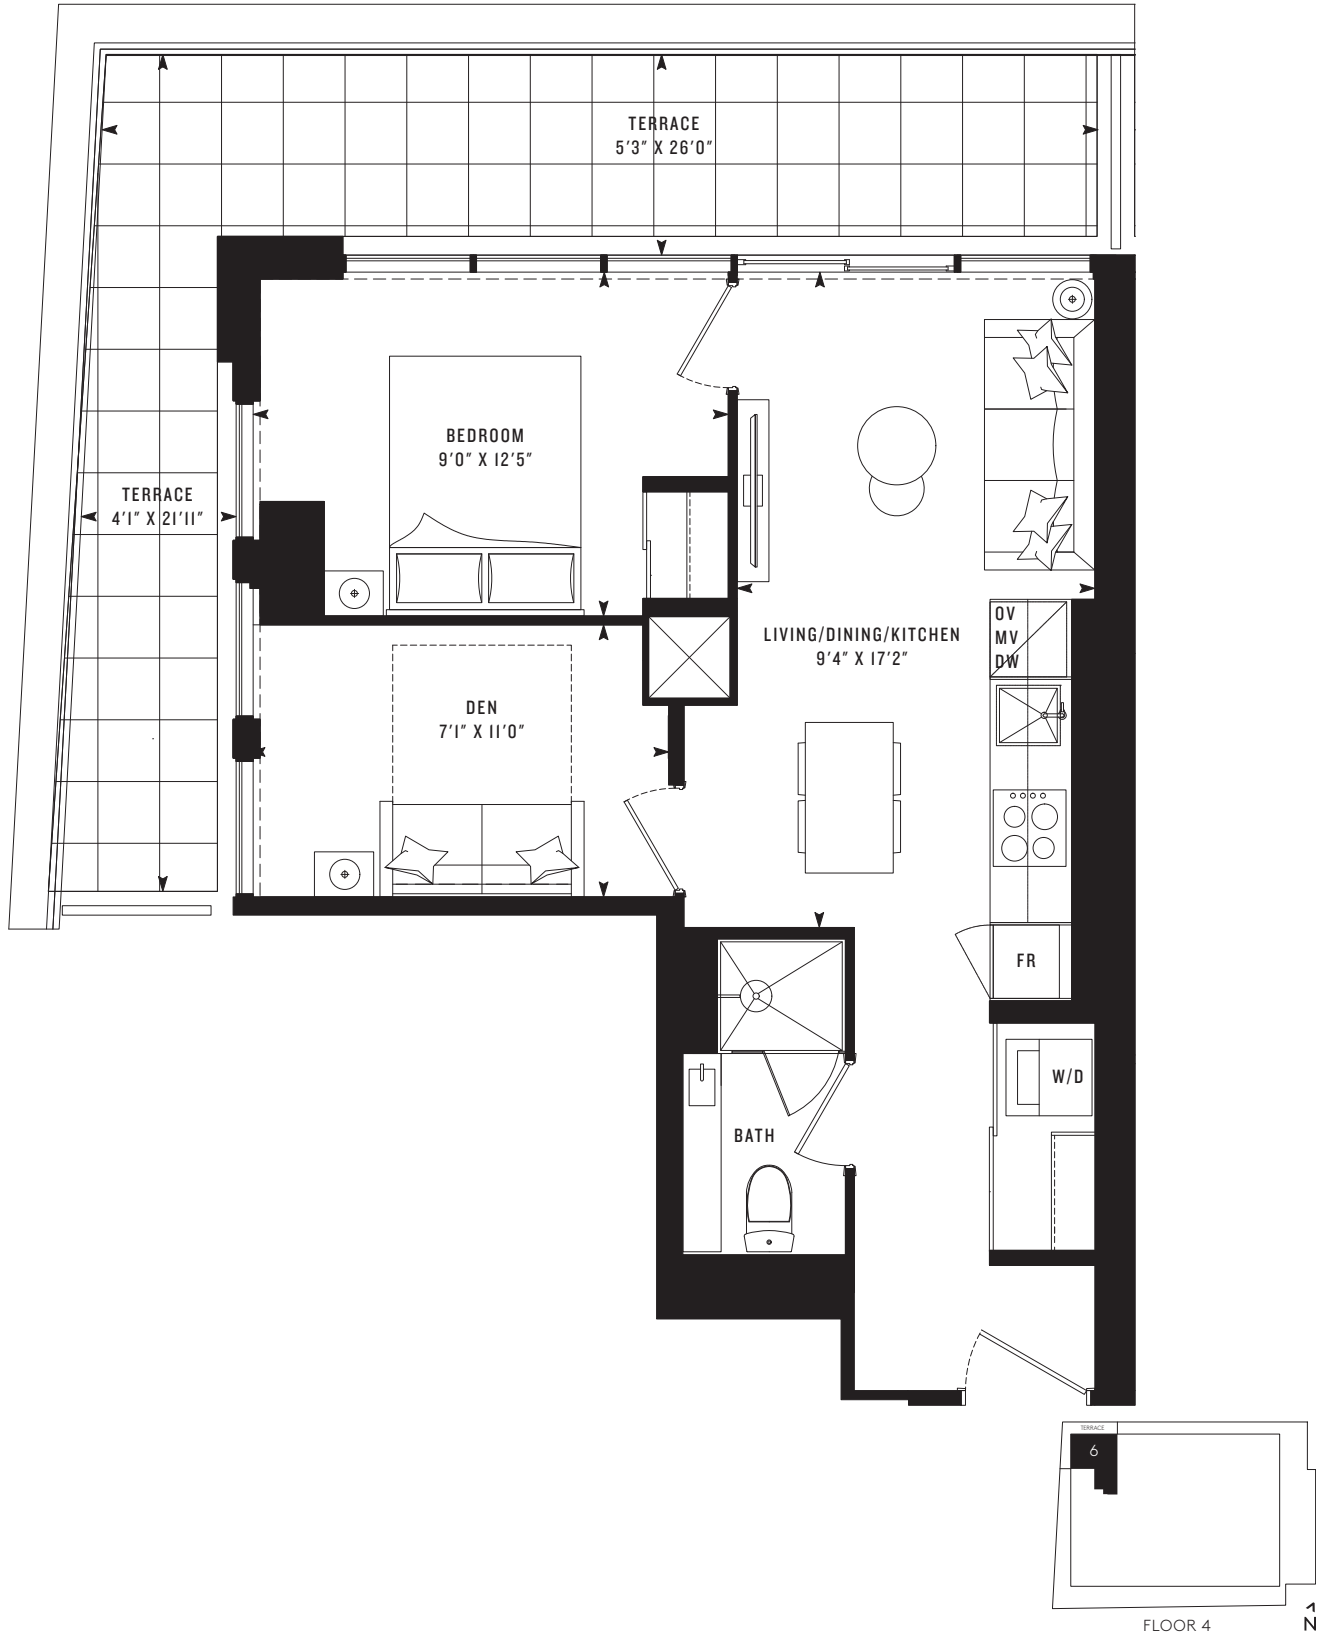

P
R
I
M
E

PRIME 539T

One Bedroom + Den
539 SF
222 SF TERRACE

10 YEARS
BUILDING
TOWARDS
SKYLINE

CENTRE COURT

CENTRESTONE