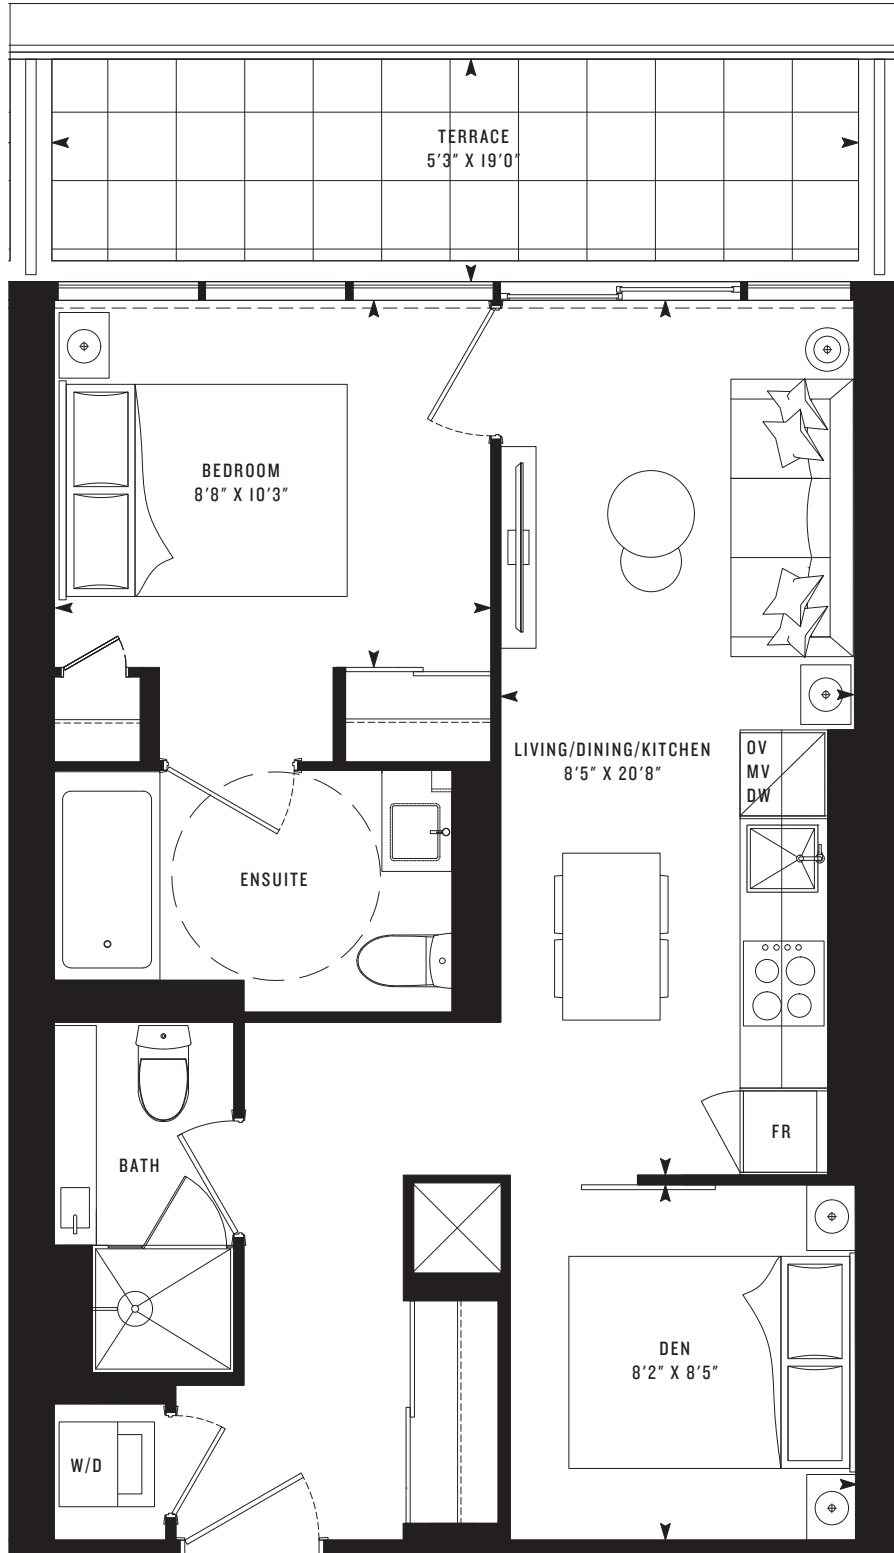

P
R
I
M
E

PRIME 610T (B)

One Bedroom + Den (BF)
610 SF
106 SF TERRACE

10 YEARS
BUILDING
FOR A BETTER
SKYLINE

CENTRE COURT

CENTRESTONE