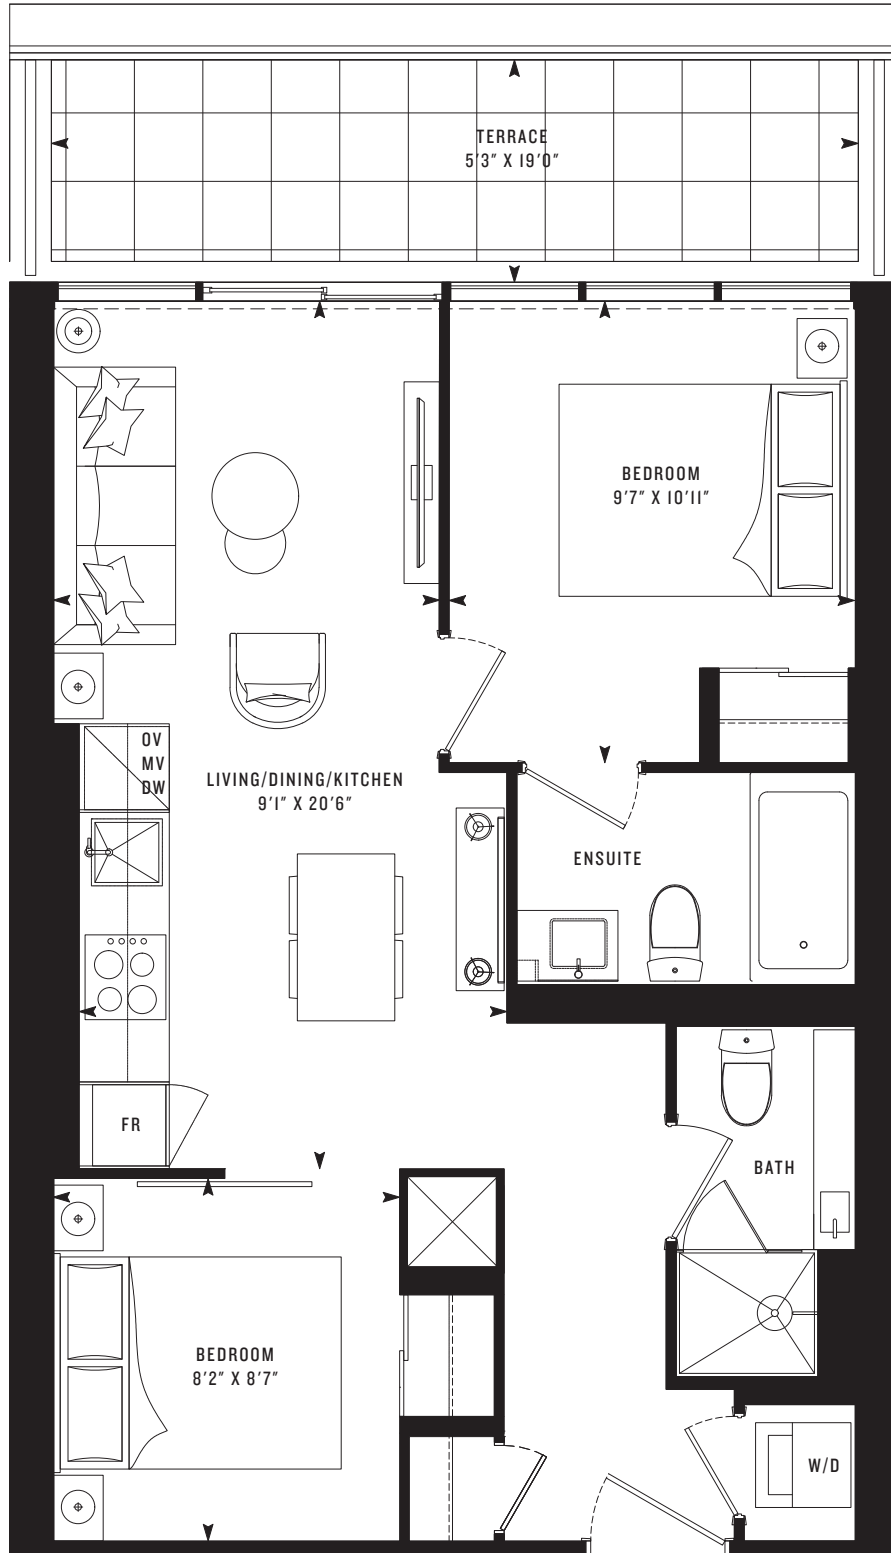

P
R
I
M
E

PRIME 610T

Two Bedroom

610 SF

106 SF TERRACE