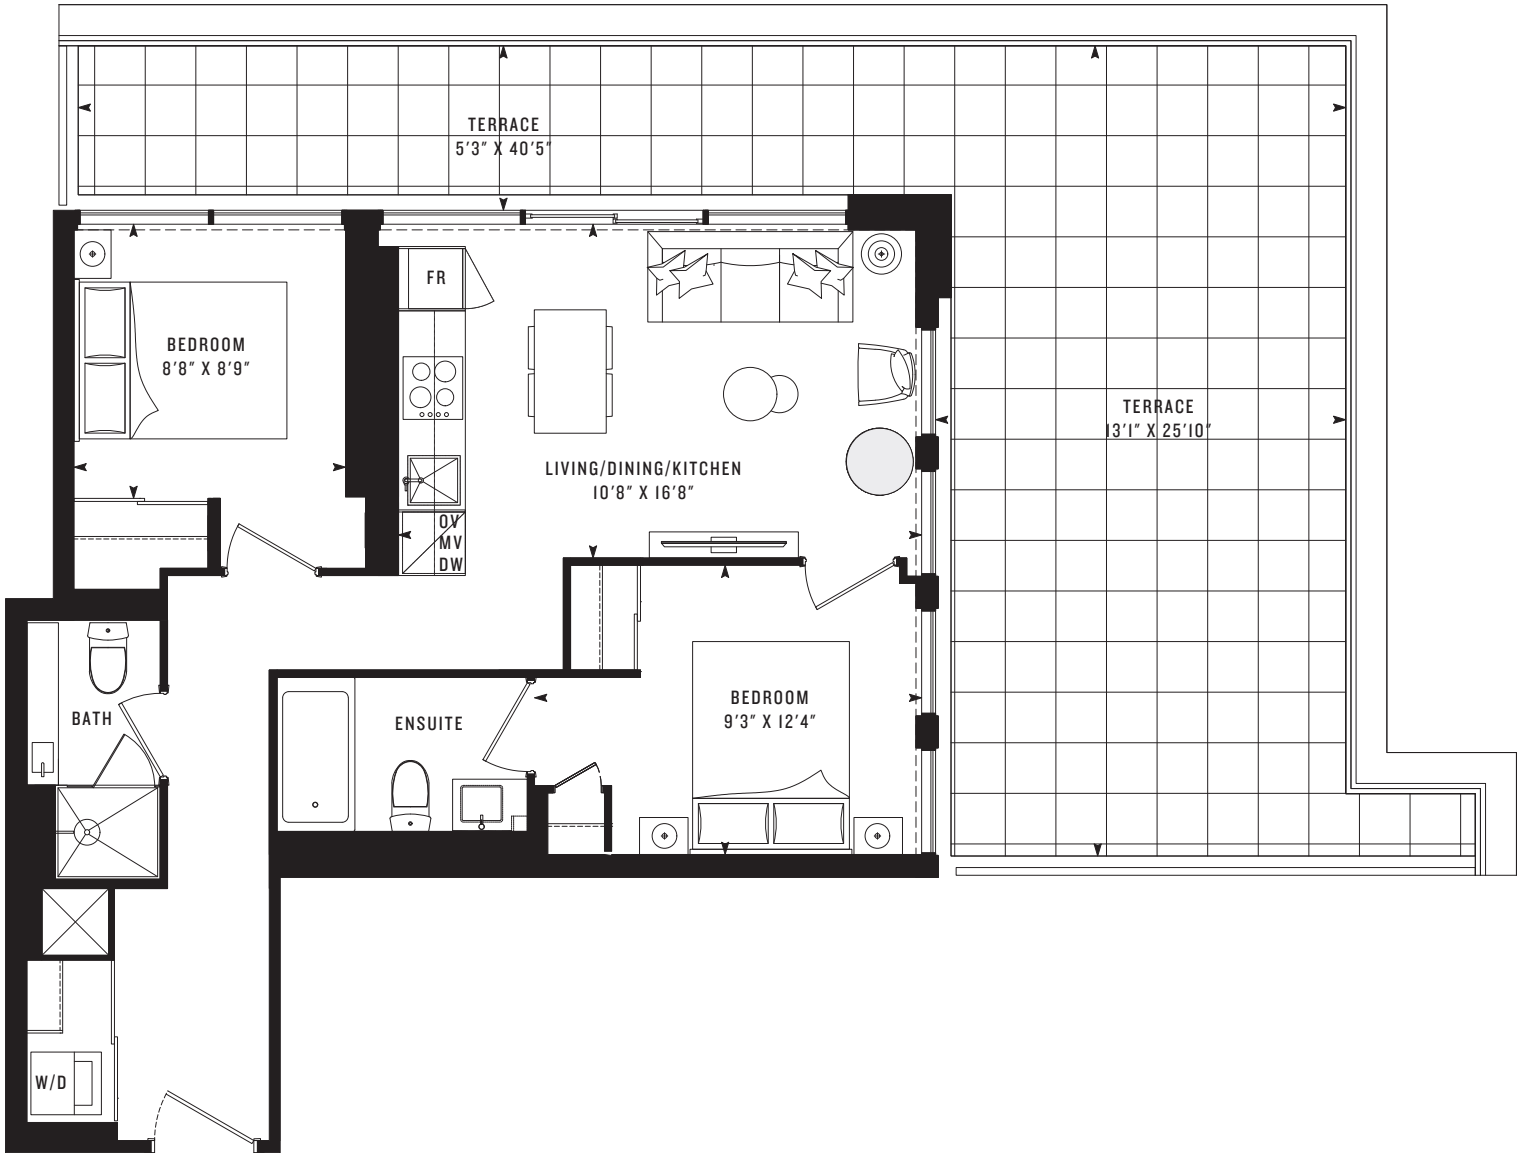

P
R
I
M
E

PRIME 685T

Two Bedroom
685 SF
514 SF TERRACE

10 YEARS
BUILDING
TOWARDS
SKYLINE

CENTRE COURT

CENTRESTONE