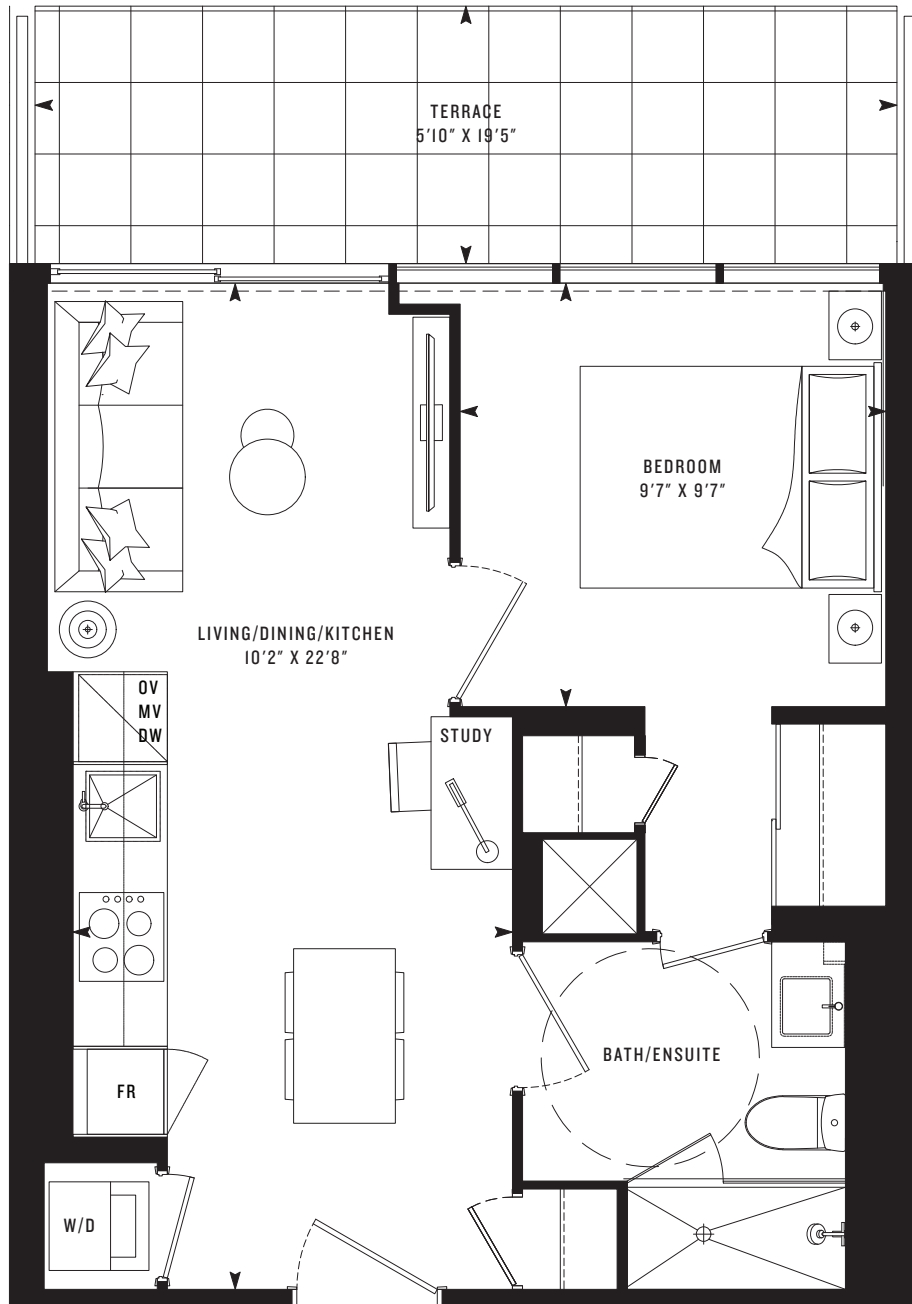

P
R
I
M
E

PRIME 477T

One Bedroom (BF)
477 SF
113 SF TERRACE

10 YEARS
BUILDING
TORONTO'S
SKYLINE

CENTRE COURT

CENTRESTONE