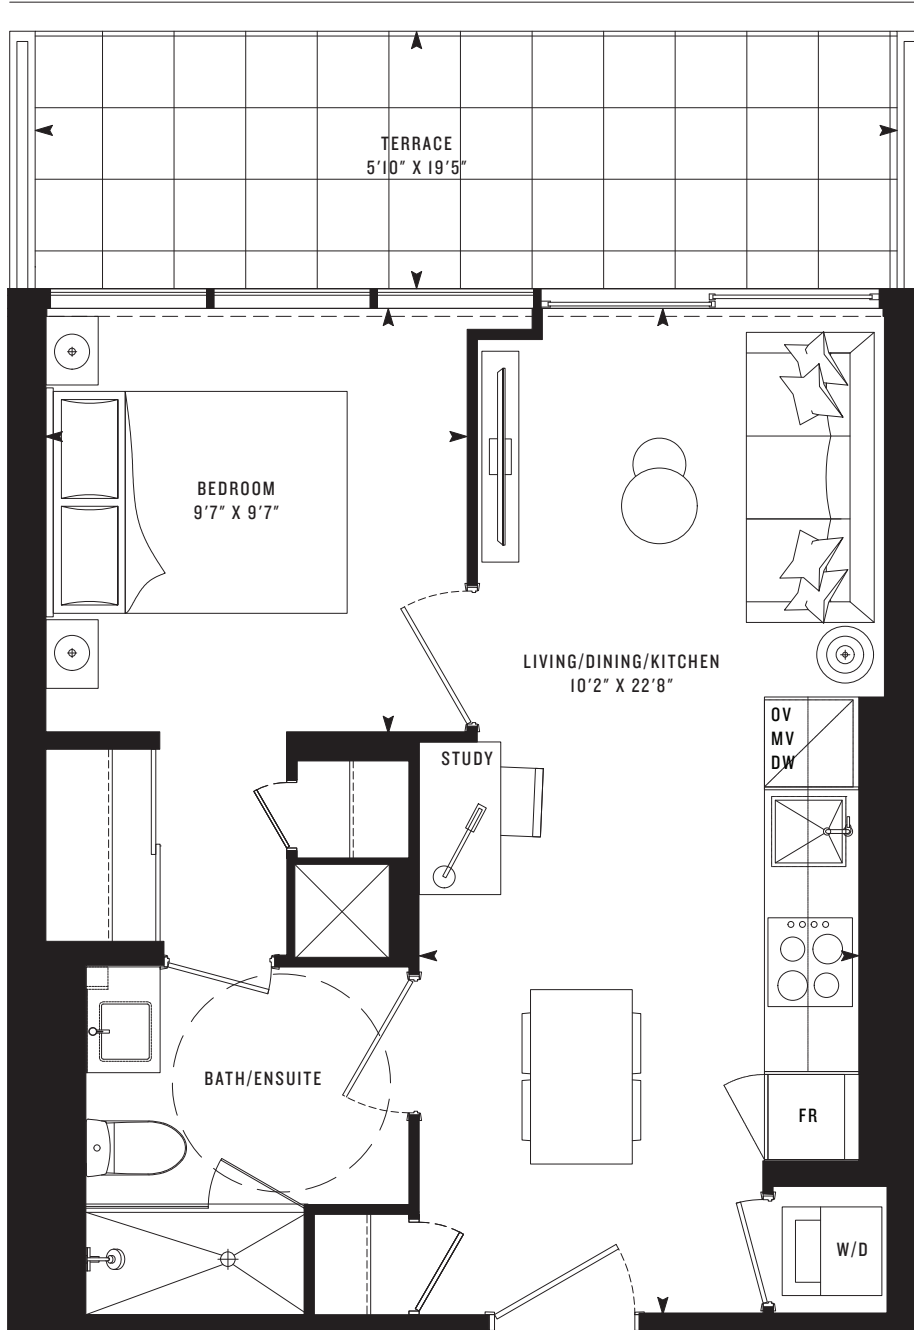

P
R
I
M
E

PRIME 477T (B)

One Bedroom (BF)

477 SF

113 SF TERRACE

FLOOR 46

1
N

10 YEARS
BUILDING
TOWARDS THE
SKYLINE

CENTRE COURT

CENTRESTONE