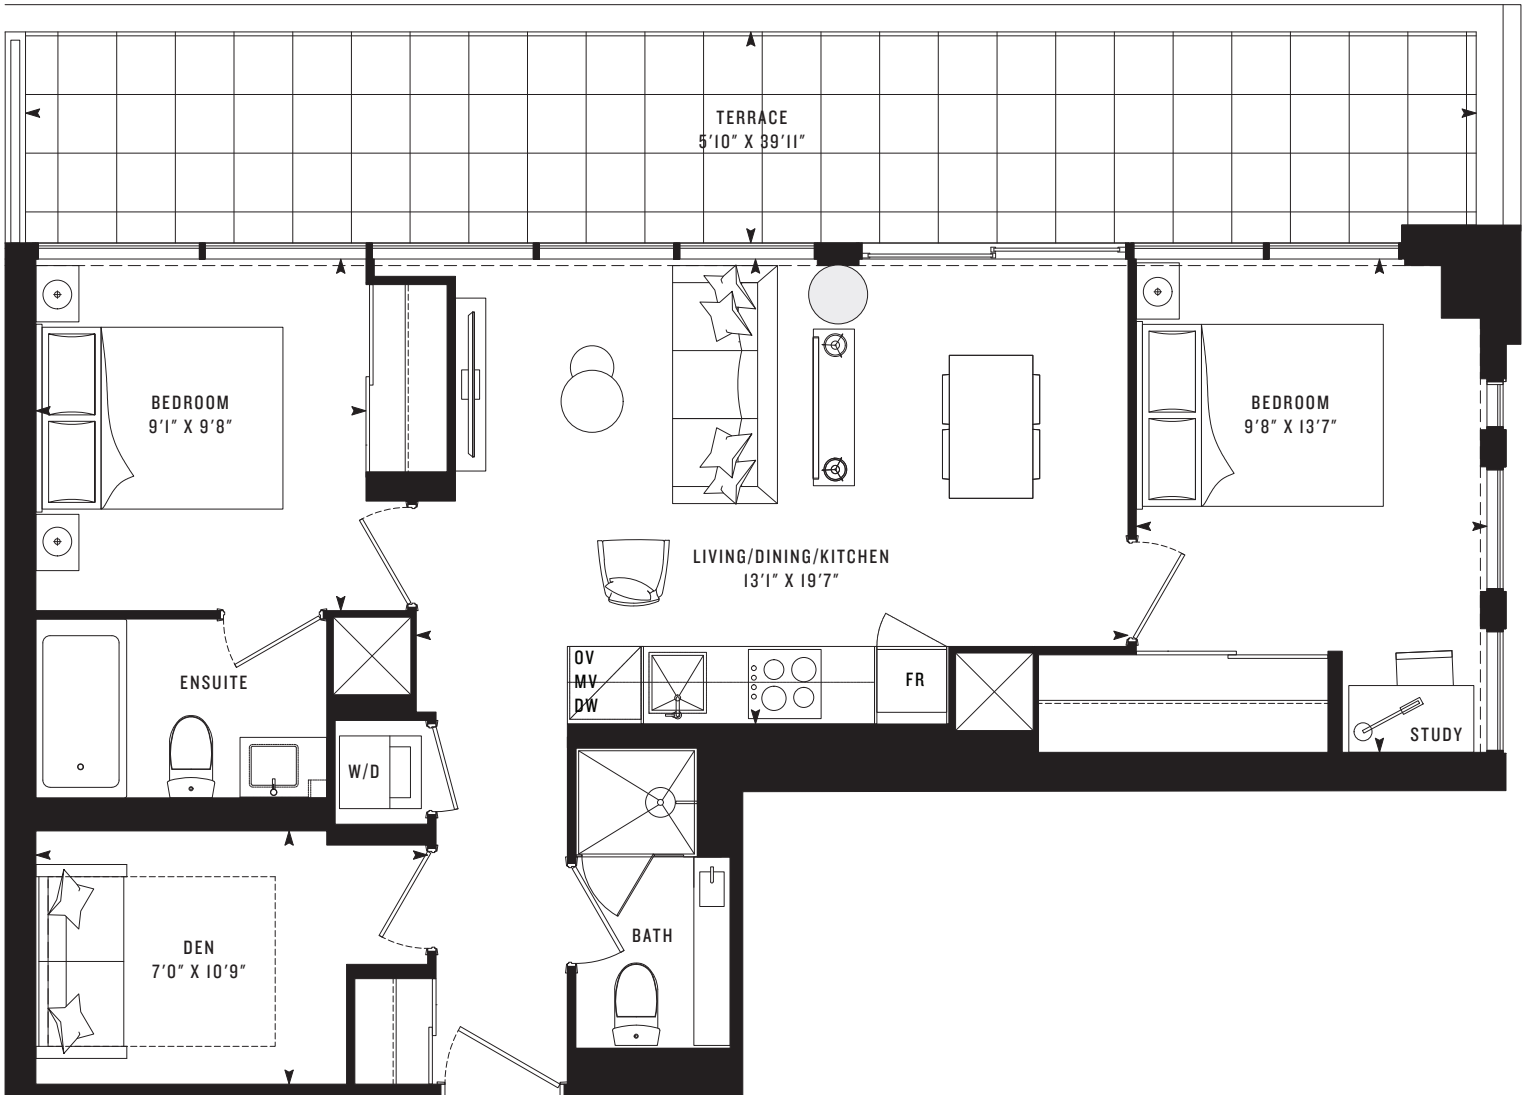

P
R
I
M
E
E

PRIME 784T

Two Bedroom + Den
784 SF
231 SF TERRACE