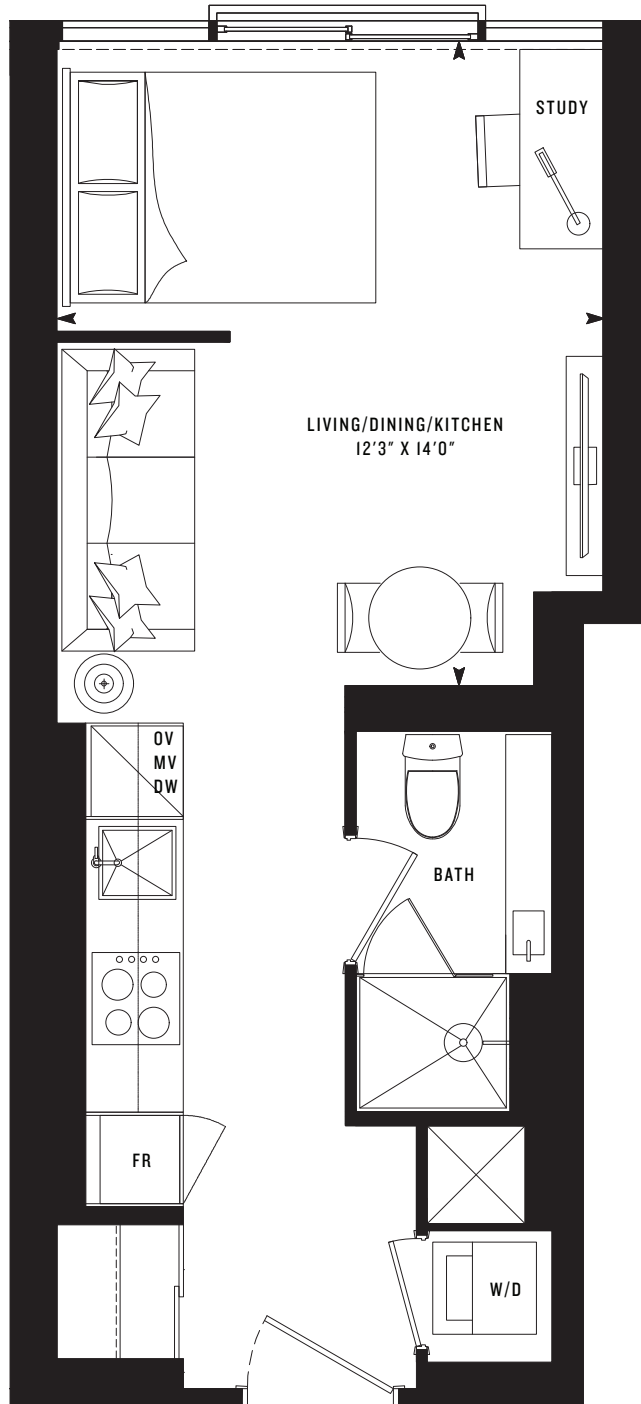

P
R
I
M
E

PRIME 370

Jr. One Bedroom
370 SF

10 YEARS
BUILDING
TORONTO'S
SKYLINE

CENTRE COURT

CENTRESTONE