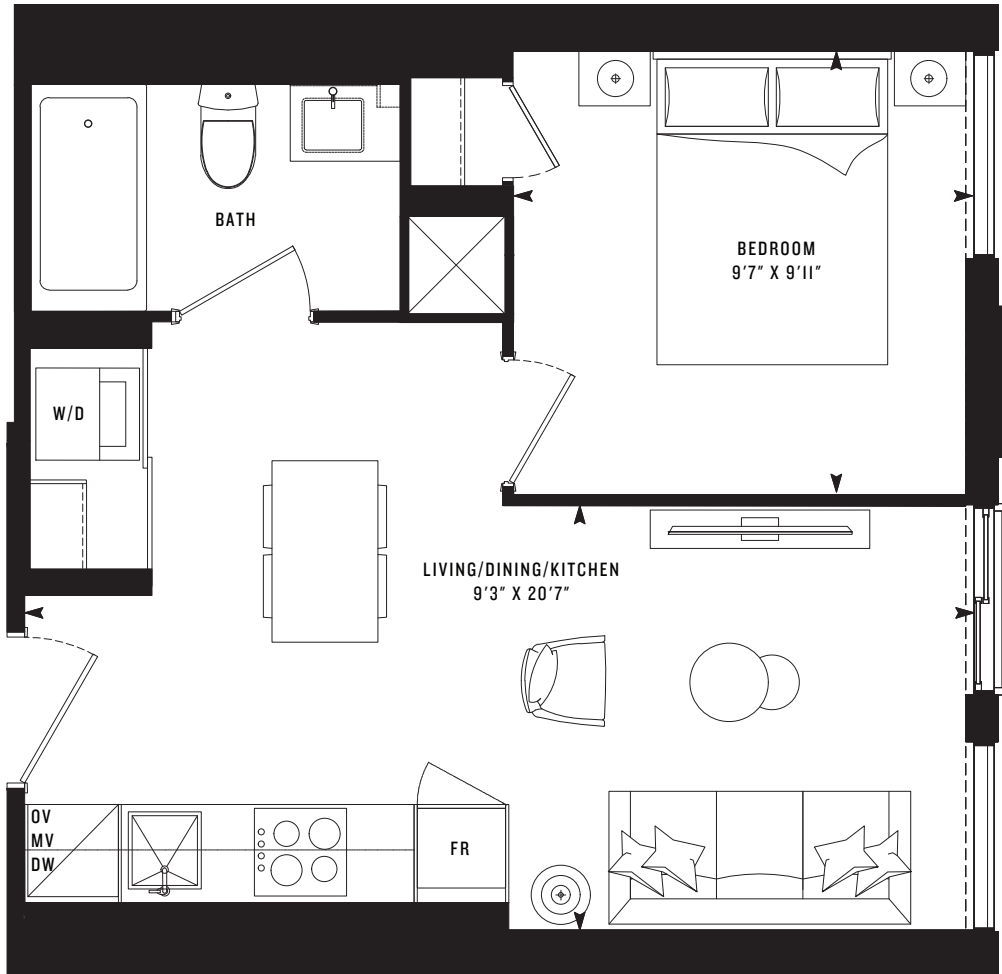

P
R
I
M
E

PRIME 433

One Bedroom
433 SF

1
N