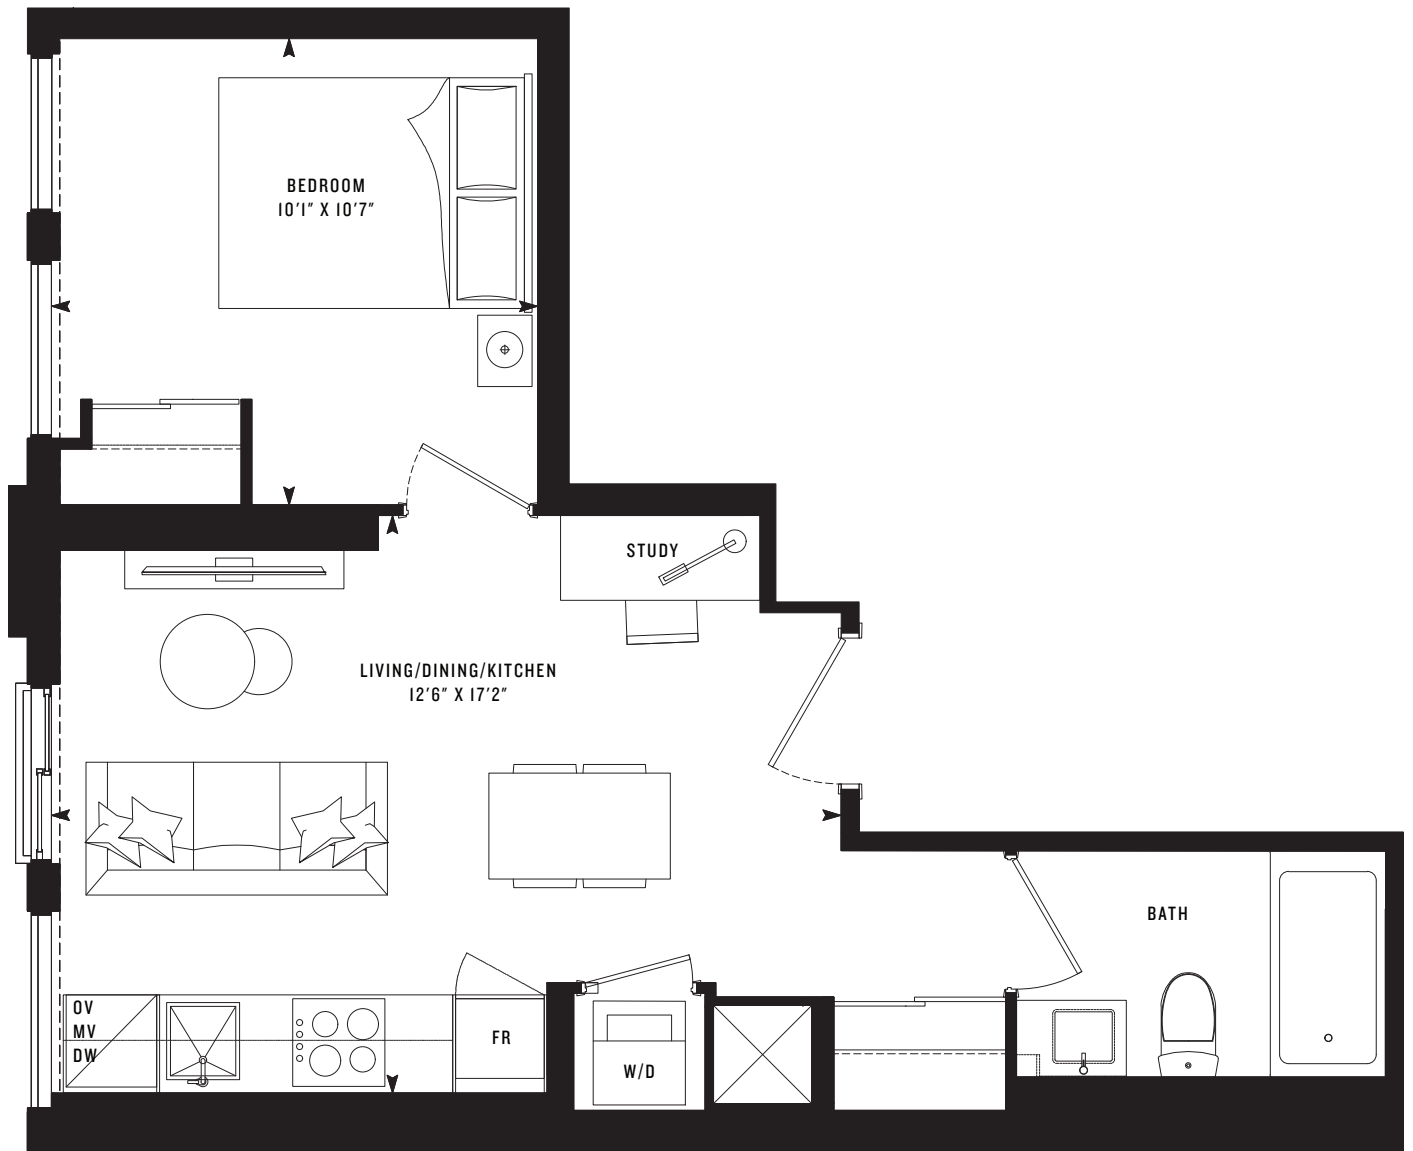

P
R
I
M
E

PRIME 443

One Bedroom
443 SF

FLOORS 5 - 45

10 YEARS
BUILDING
TORONTO'S
SKYLINE

CENTRE COURT

CENTRESTONE