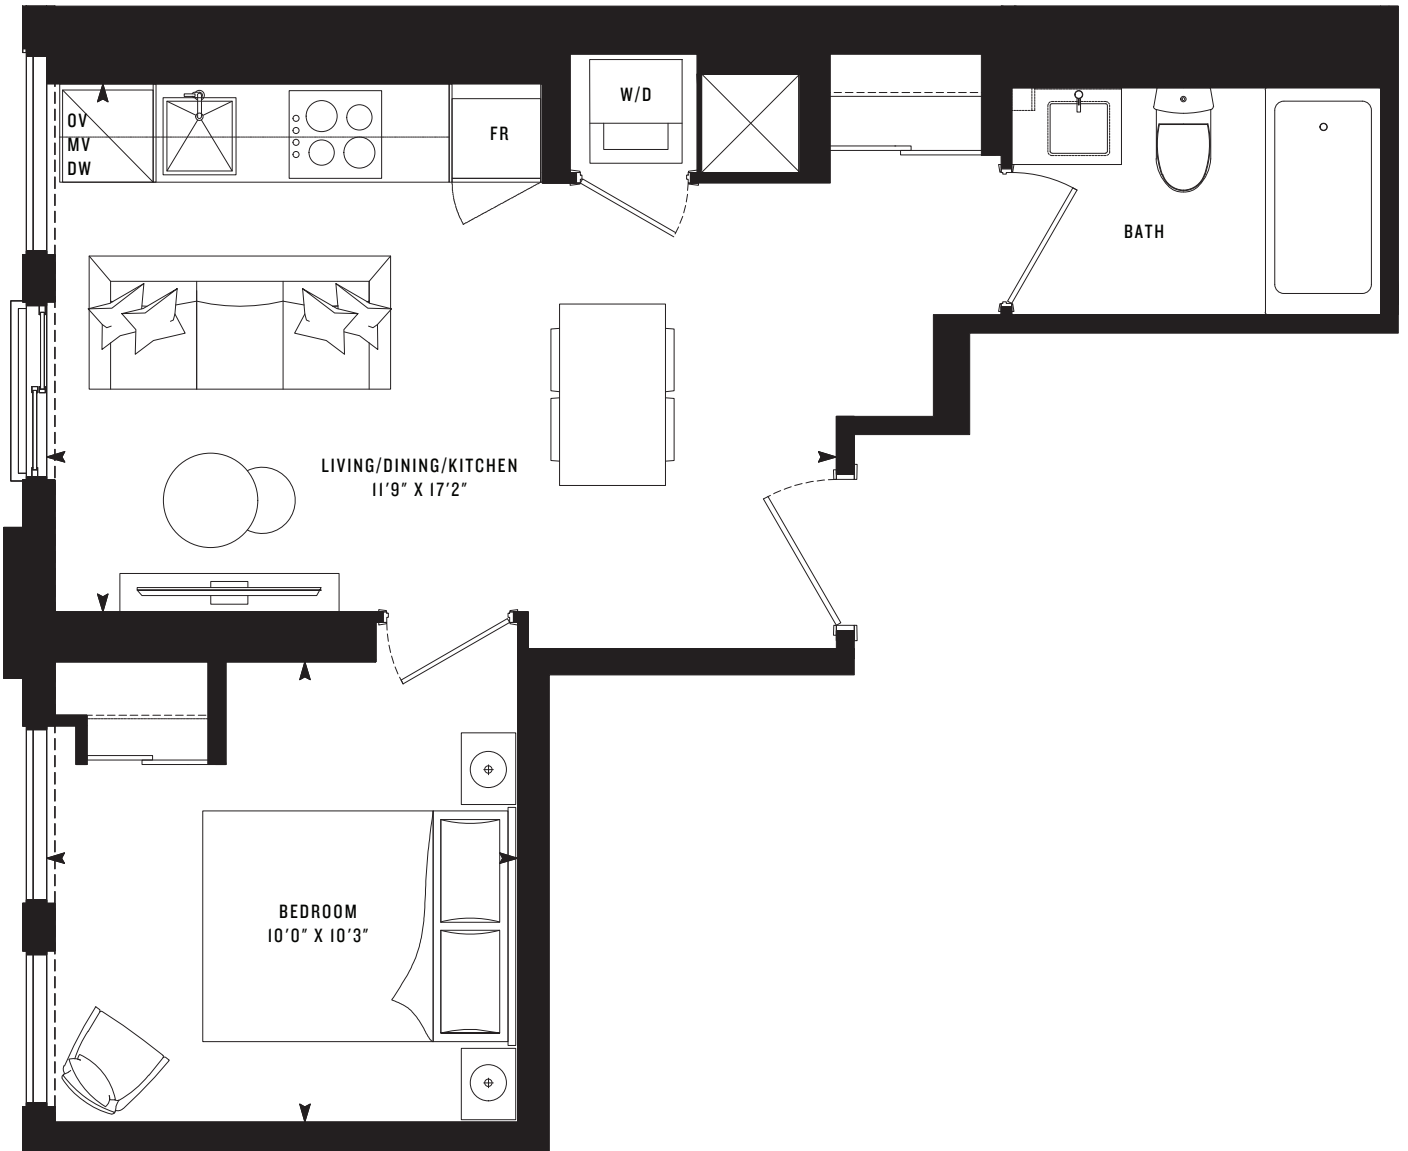

P
R
I
M
E

PRIME 450

One Bedroom
450 SF

FLOORS 10 - 46

N

10 YEARS
BUILDING
TORONTO'S
SKYLINE

CENTRE COURT

CENTRESTONE