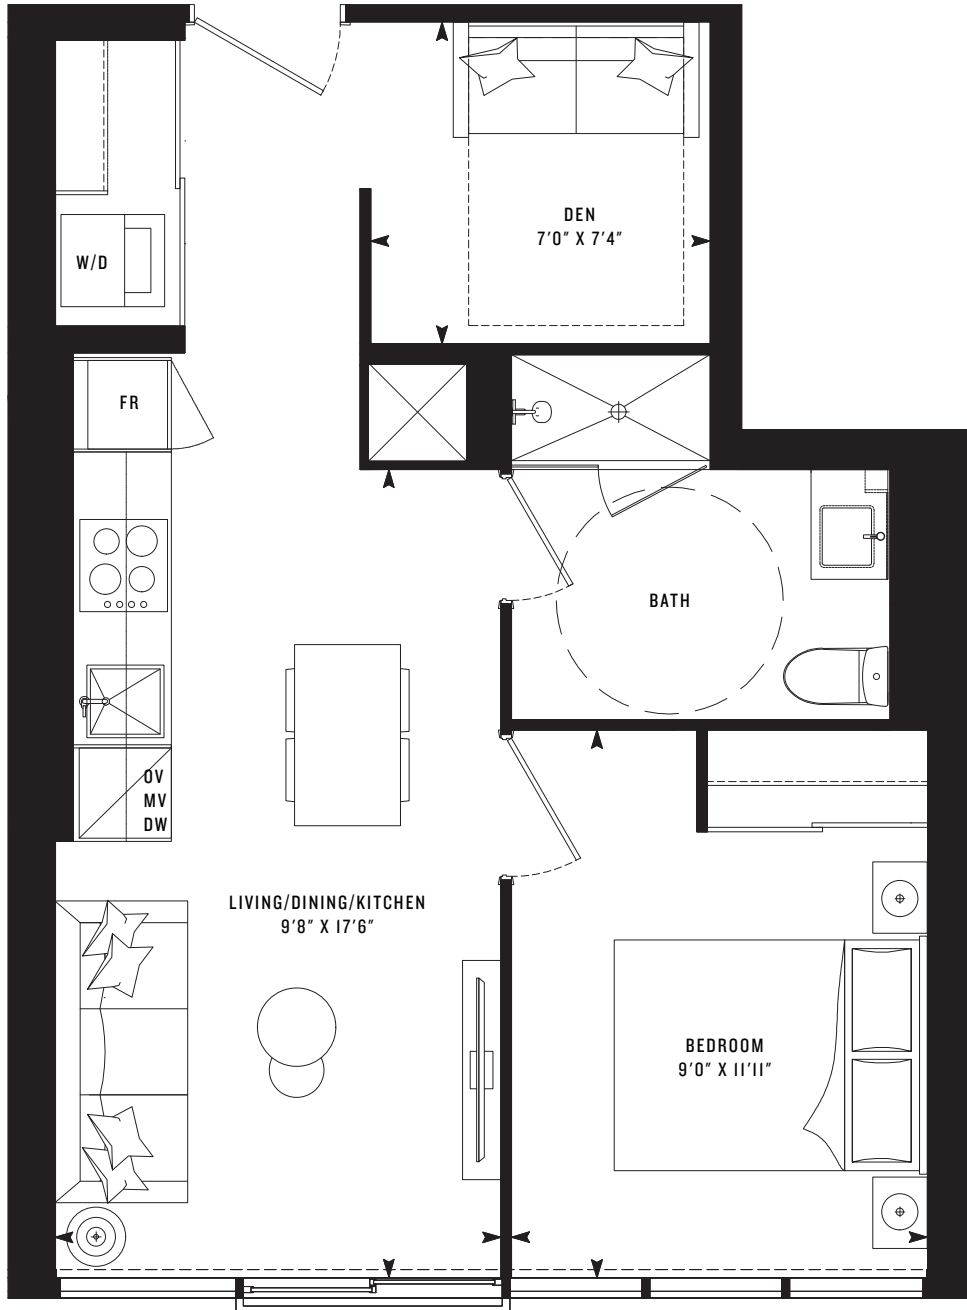

P
R
I
M
E

PRIME 520

One Bedroom + Den (BF)
520 SF

1
N

10 YEARS
BUILDING
TOWARDS
SKYLINE

CENTRE COURT

CENTRESTONE