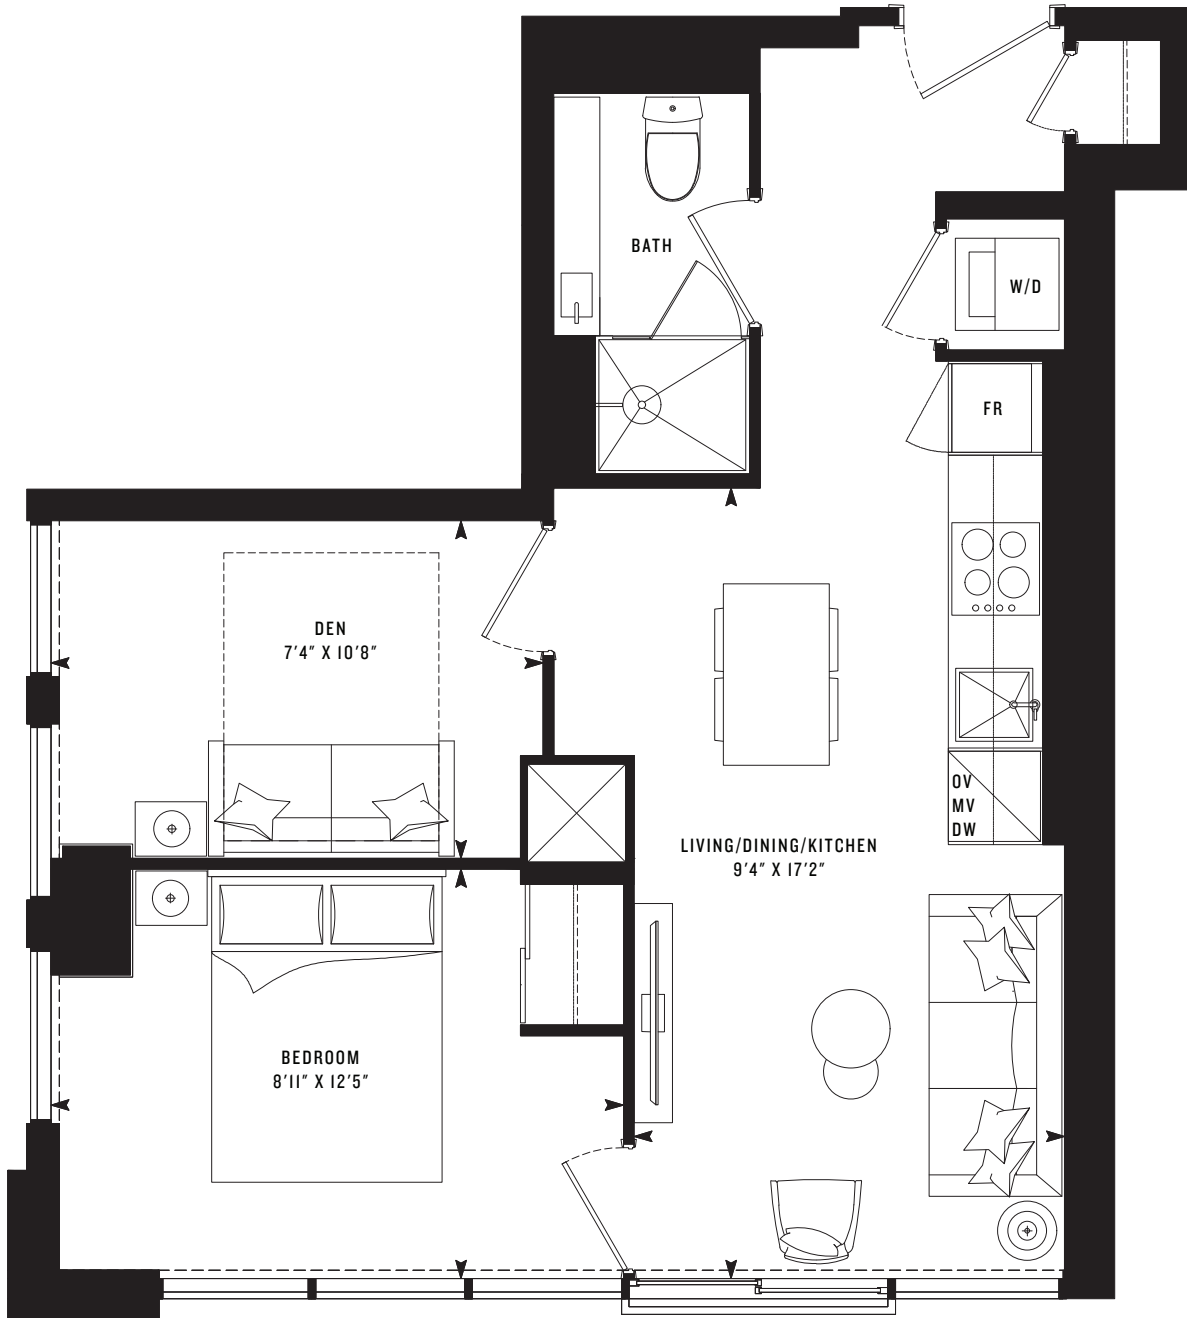

P
R
I
M
E

PRIME 535

One Bedroom + Den
535 SF

10 YEARS
BUILDING
TORONTO'S
SKYLINE

CENTRE COURT

CENTRESTONE