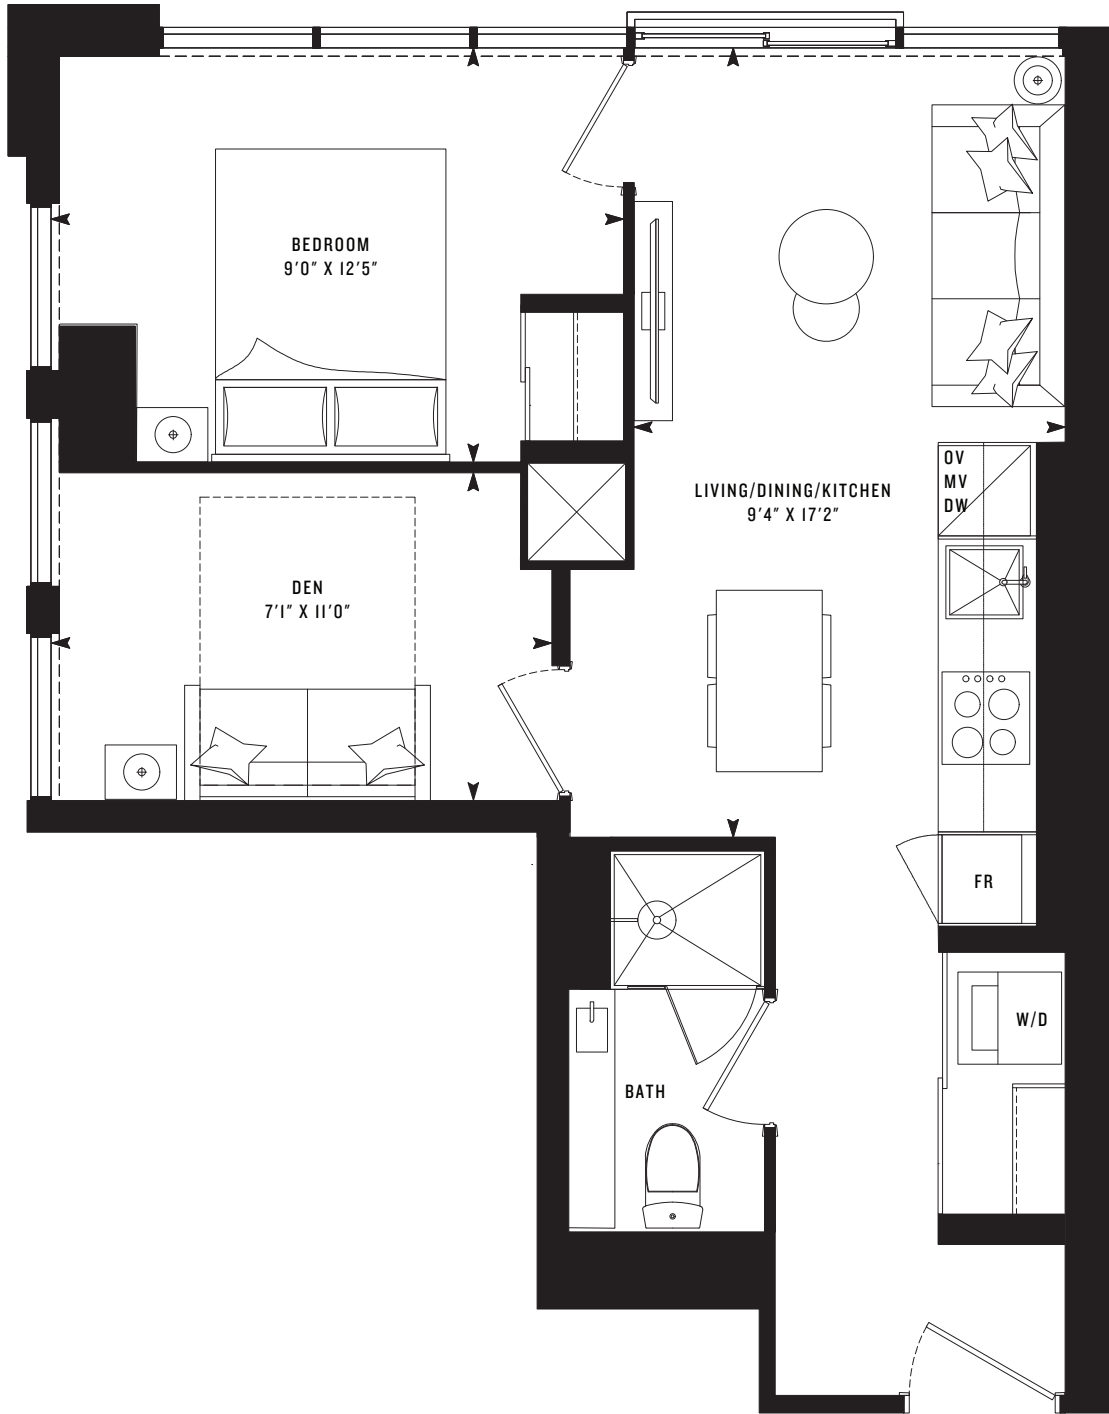

P
R
I
M
E

PRIME 539

One Bedroom + Den
539 SF

FLOORS 5 - 45

1
N

10 YEARS
BUILDING
TORONTO'S
SKYLINE

CENTRE COURT

CENTRESTONE