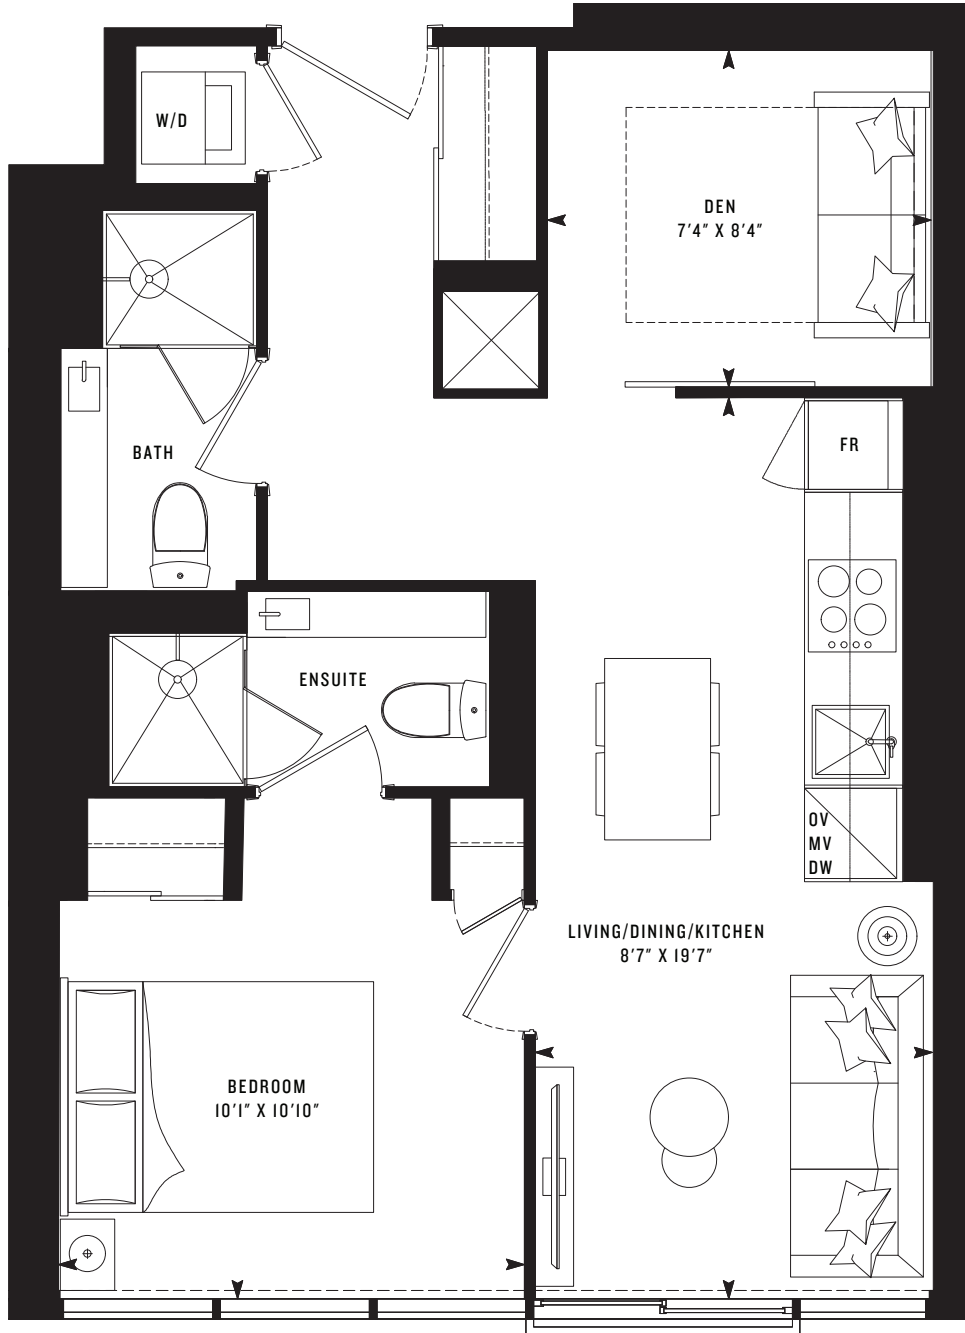

P
R
I
M
E

PRIME 567

One Bedroom + Den
567 SF

10 YEARS
BUILDING
TORONTO'S
SKYLINE

CENTRE COURT

CENTRESTONE