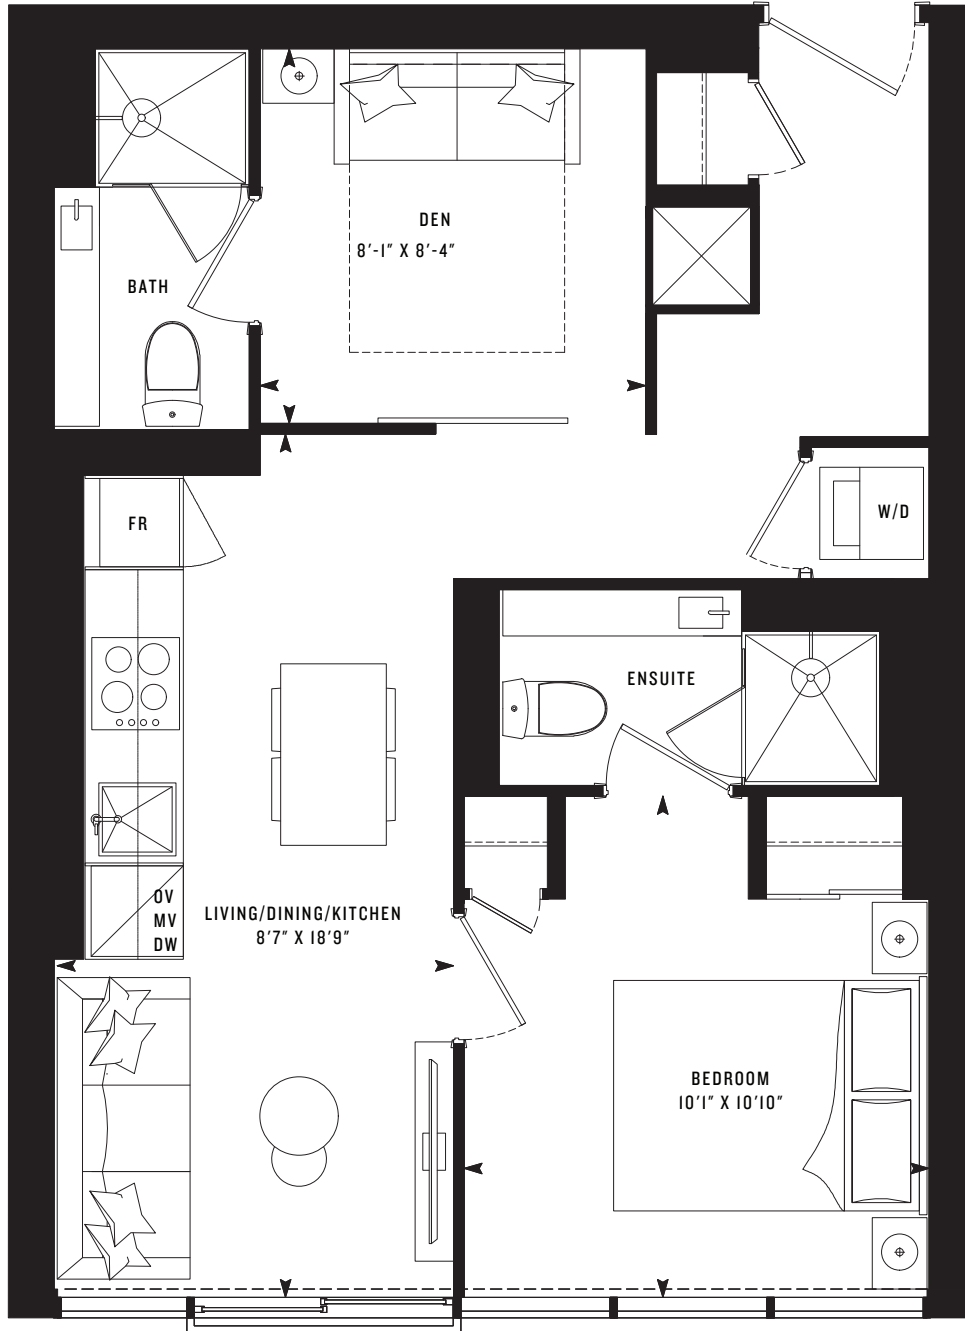

P
R
I
M
E

PRIME 580

One Bedroom + Den
580 SF

1
N

10 YEARS
BUILDING
TOWARDS
SKYLINE

CENTRE COURT

CENTRESTONE