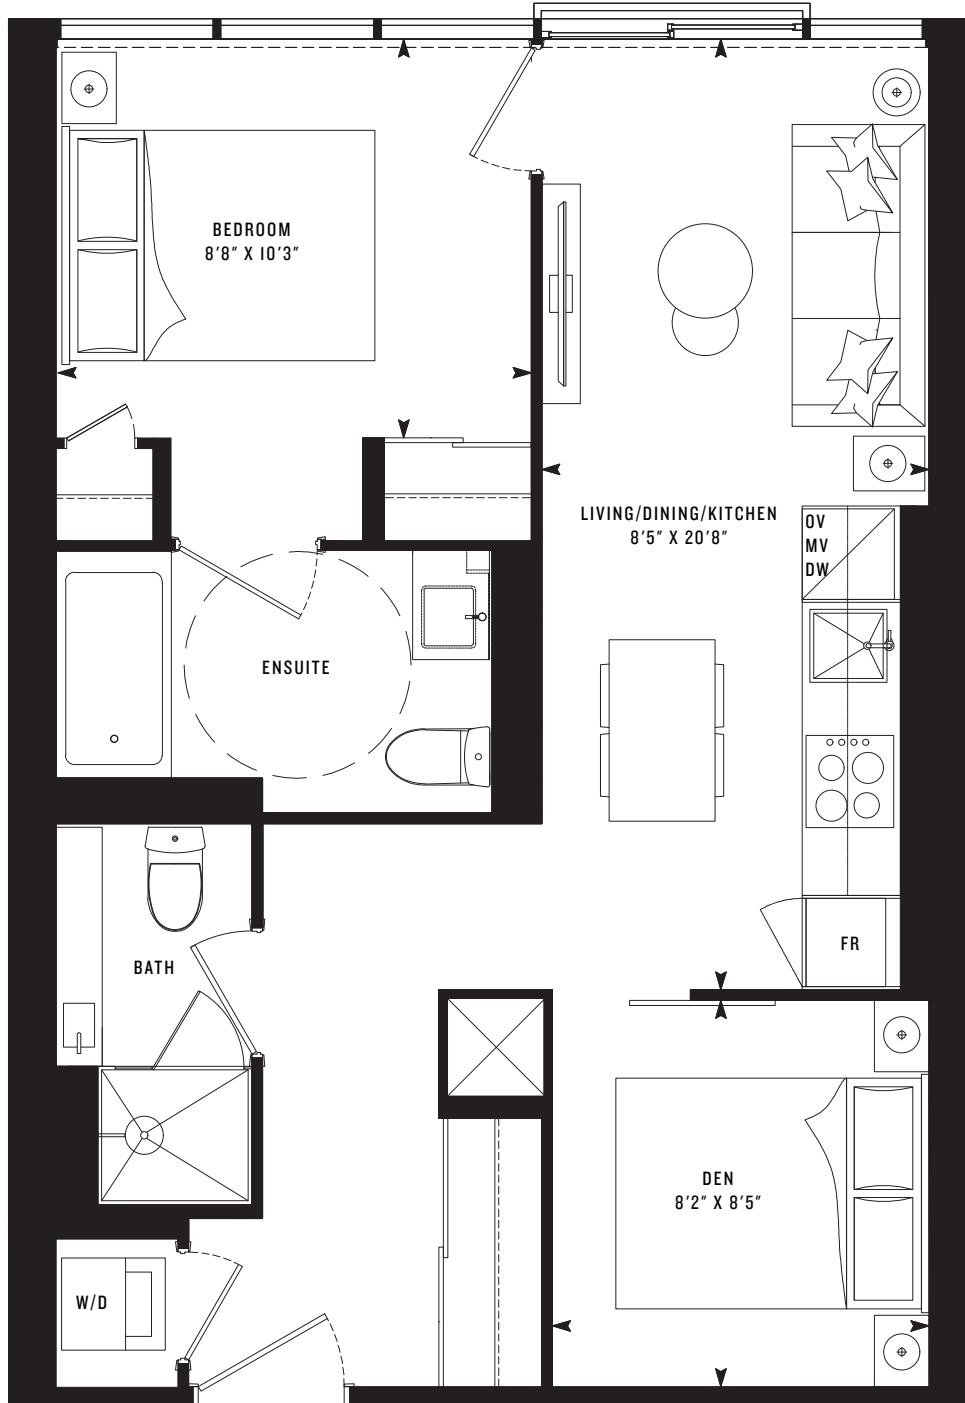

P
R
I
M
E

PRIME 610(B)

One Bedroom + Den (BF)
610 SF

10 YEARS
BUILDING
TOWNSHIPS
SKYLINE

CENTRE COURT

CENTRESTONE