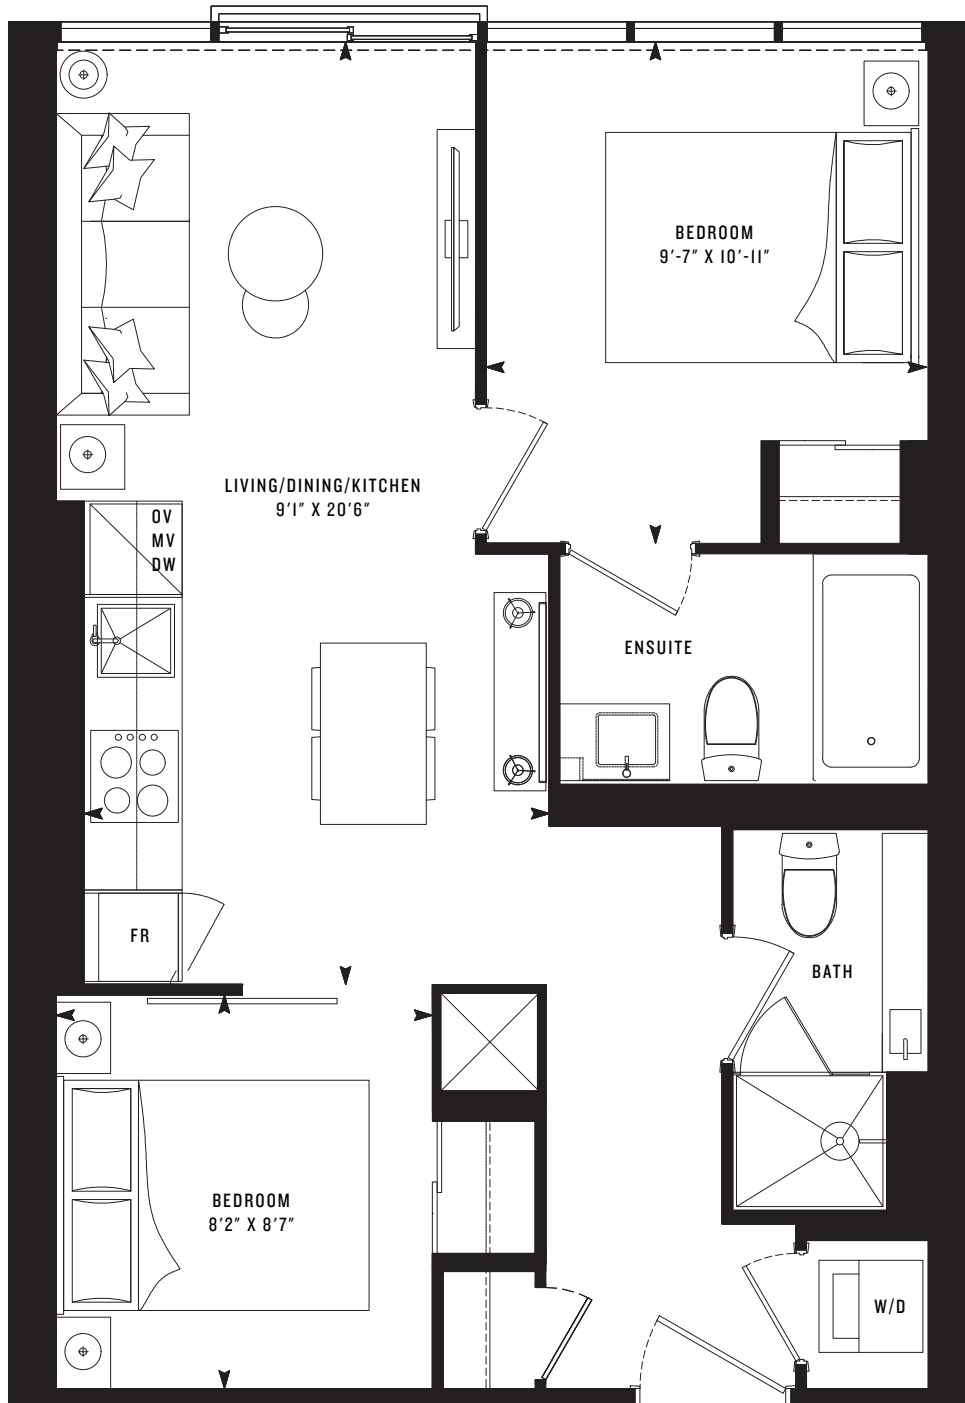

P
R
I
M
E

PRIME 610

Two Bedroom
610 SF

FLOORS 5 - 45

1
N

10 YEARS
BUILDING
TOWARDS
SKYLINE

CENTRE COURT

CENTRESTONE